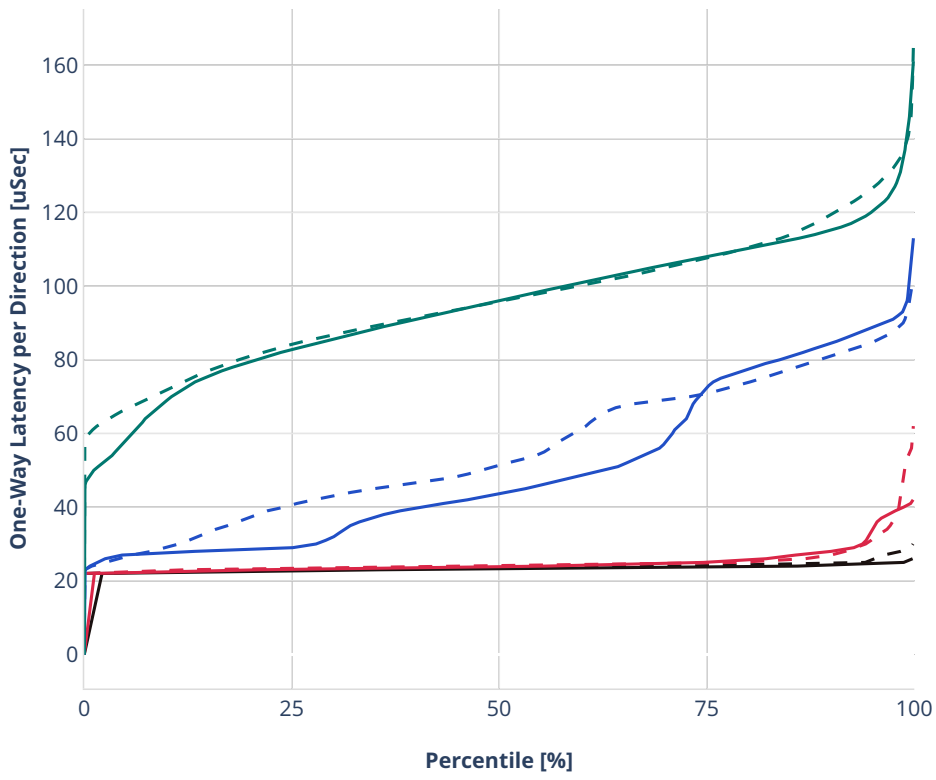

### Latency: ethip4udp-ip4base-oacl50sf-10kflows

- - No-load.
- - Low-load, 10% PDR.
- - Mid-load, 50% PDR.
- - High-load, 90% PDR.