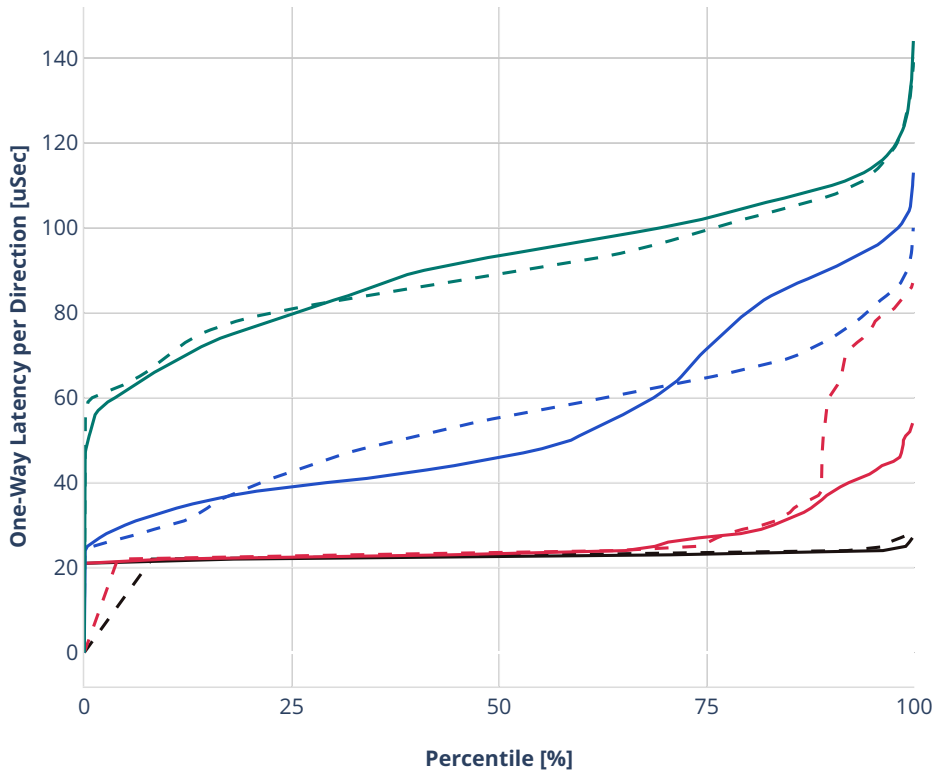

Latency: ethip4udp-ip4base-iacl50sl-10kflows

- - No-load.
- - Low-load, 10% PDR.
- - Mid-load, 50% PDR.
- - High-load, 90% PDR.