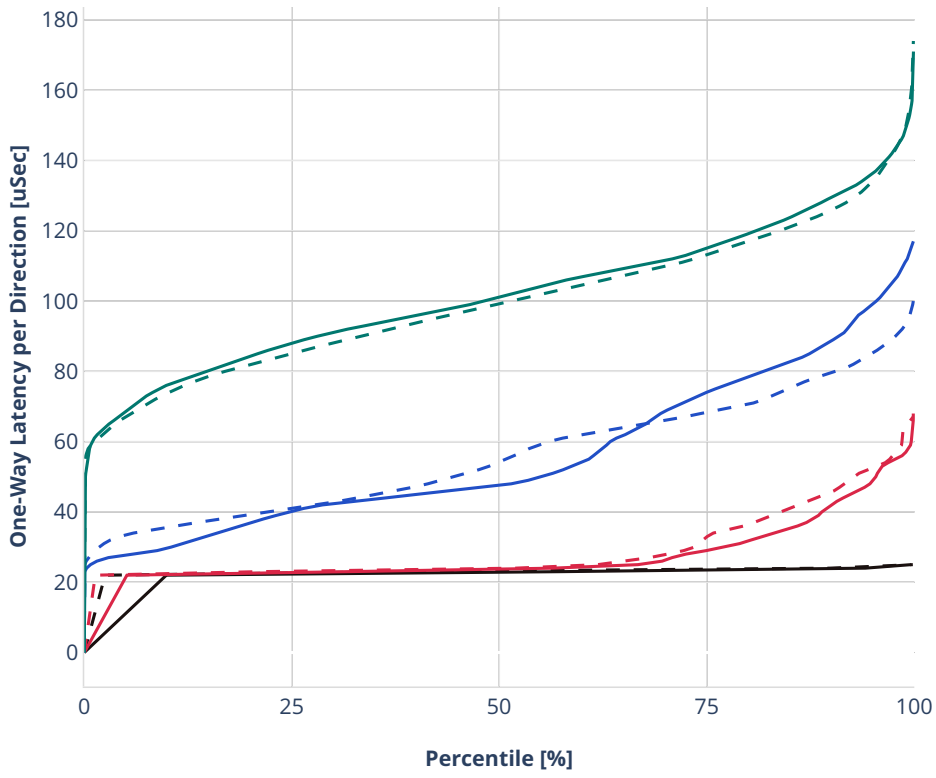

### Latency: ethip4udp-ip4base-iacl50sf-10kflows

- - No-load.
- - Low-load, 10% PDR.
- - Mid-load, 50% PDR.
- - High-load, 90% PDR.