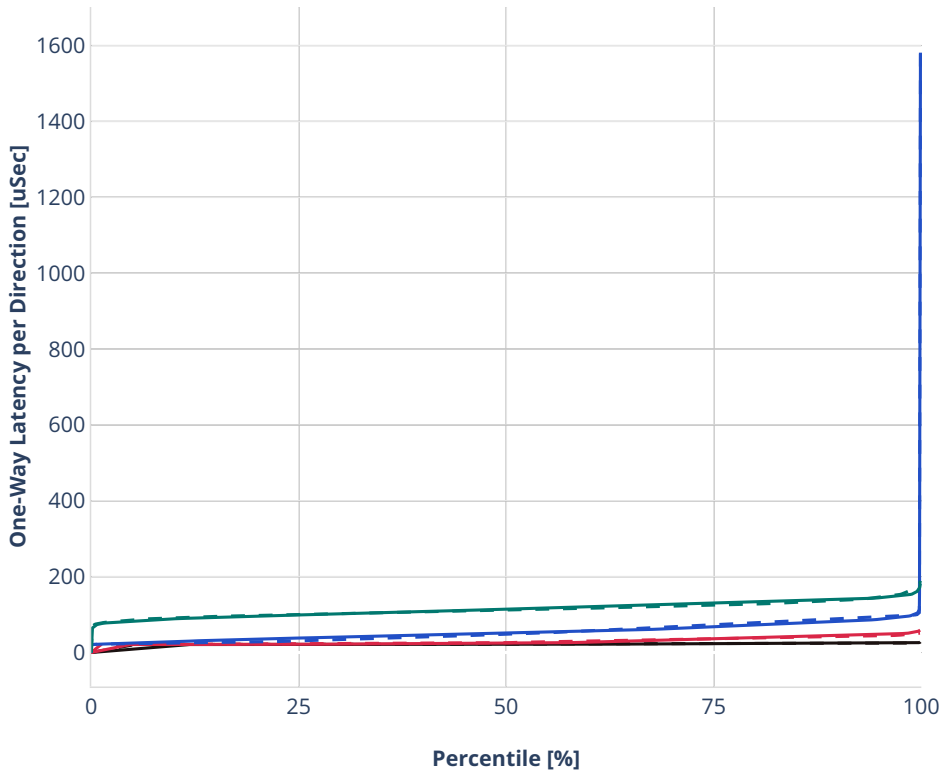

### Latency: ethip4-ip4scale2m

- - No-load.
- - Low-load, 10% PDR.
- - Mid-load, 50% PDR.
- - High-load, 90% PDR.