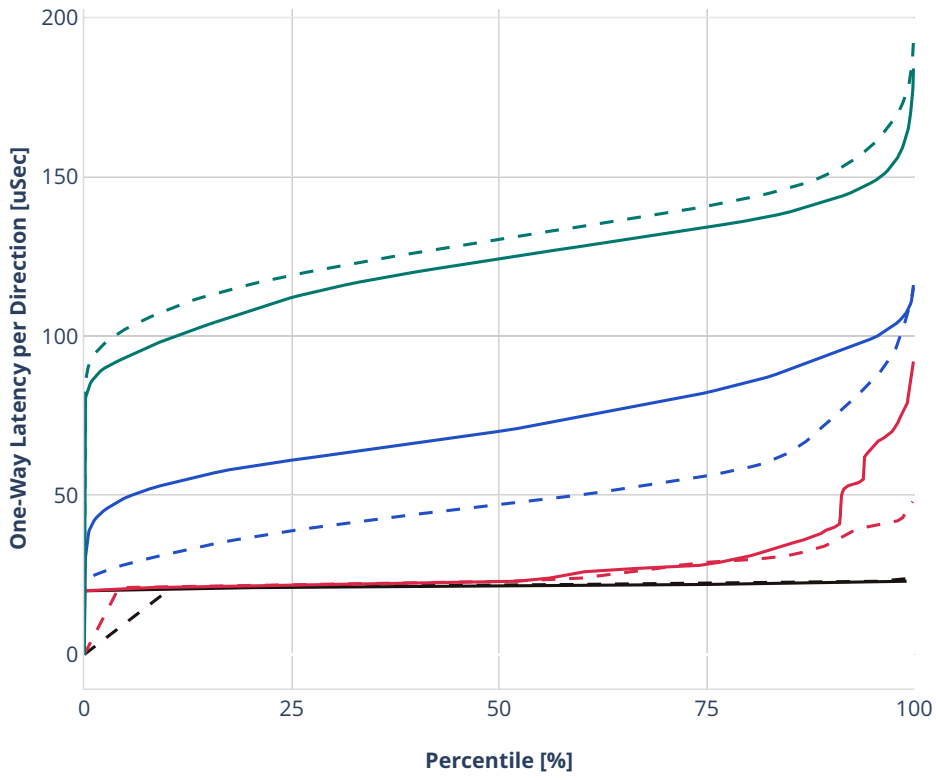

Latency: ethip4-ip4scale20k

- - No-load.
- - Low-load, 10% PDR.
- - Mid-load, 50% PDR.
- - High-load, 90% PDR.