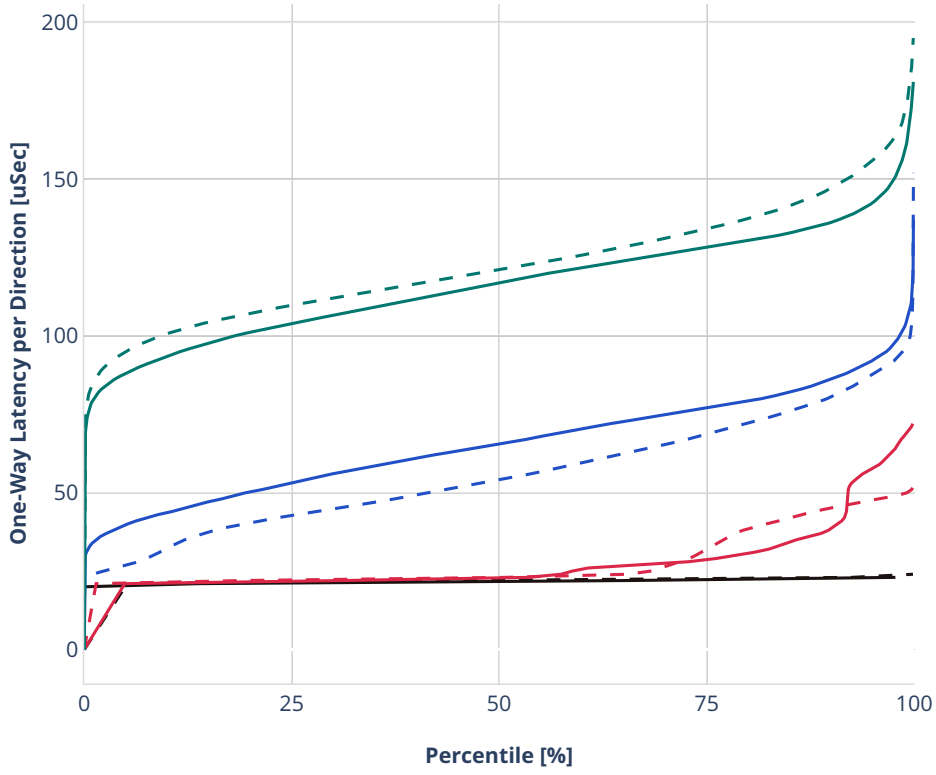

Latency: ethip4-ip4scale200k

- - No-load.
- - Low-load, 10% PDR.
- - Mid-load, 50% PDR.
- - High-load, 90% PDR.