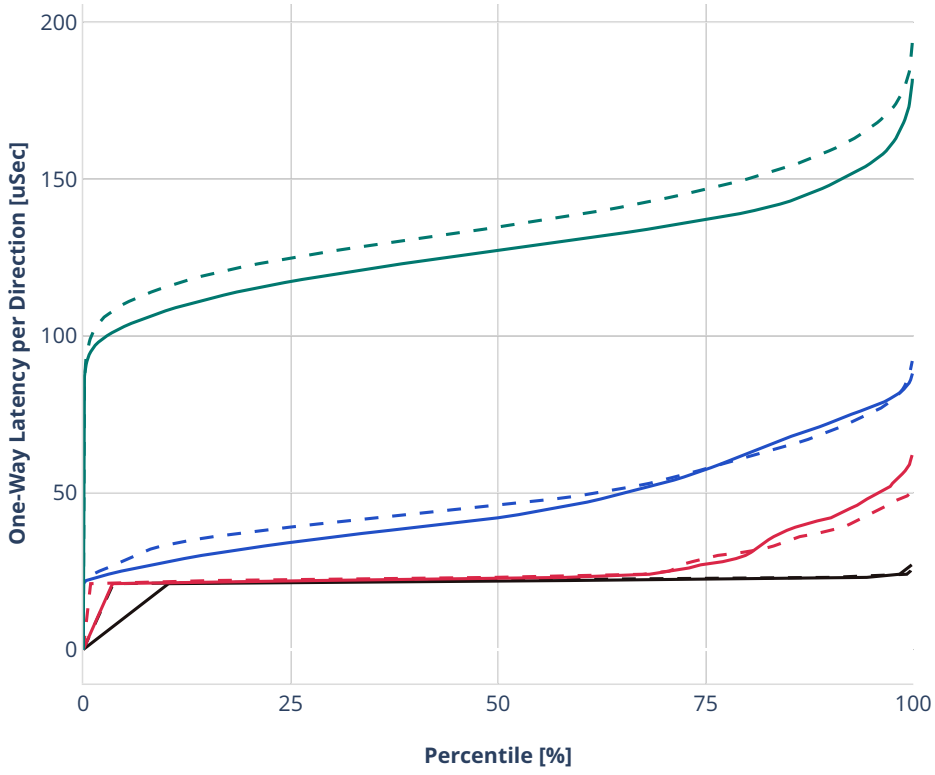

### Latency: ethip4-ip4base

- - No-load.
- - Low-load, 10% PDR.
- - Mid-load, 50% PDR.
- - High-load, 90% PDR.