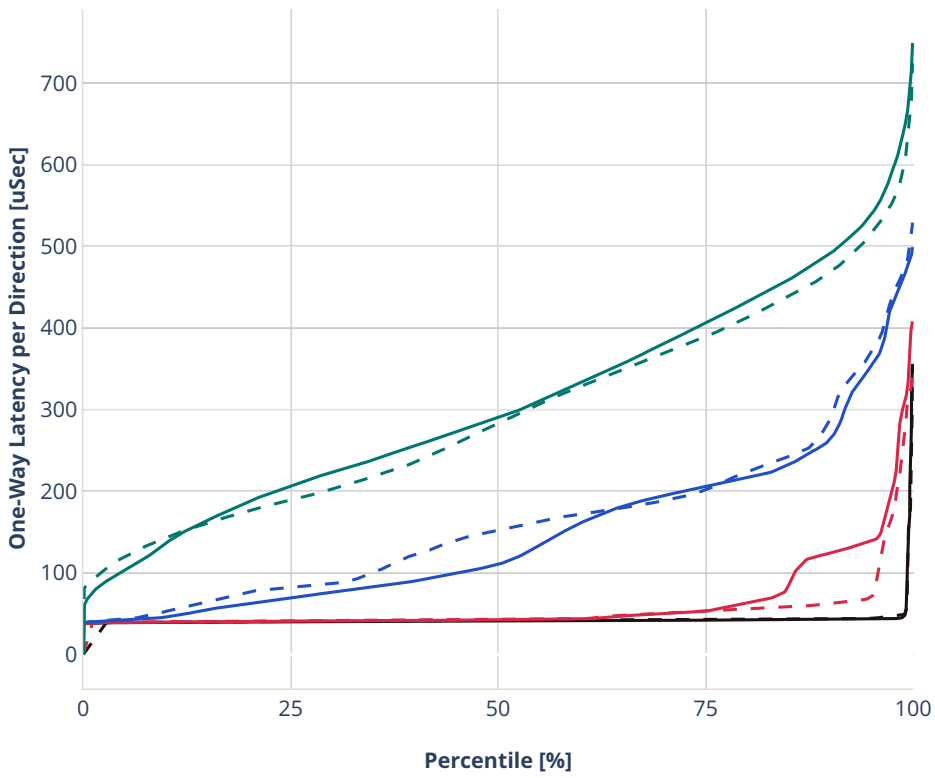

### Latency: ethip4-ip4base-eth-2vhostvr1024-1vm

- - No-load.
- - Low-load, 10% PDR.
- - Mid-load, 50% PDR.
- - High-load, 90% PDR.