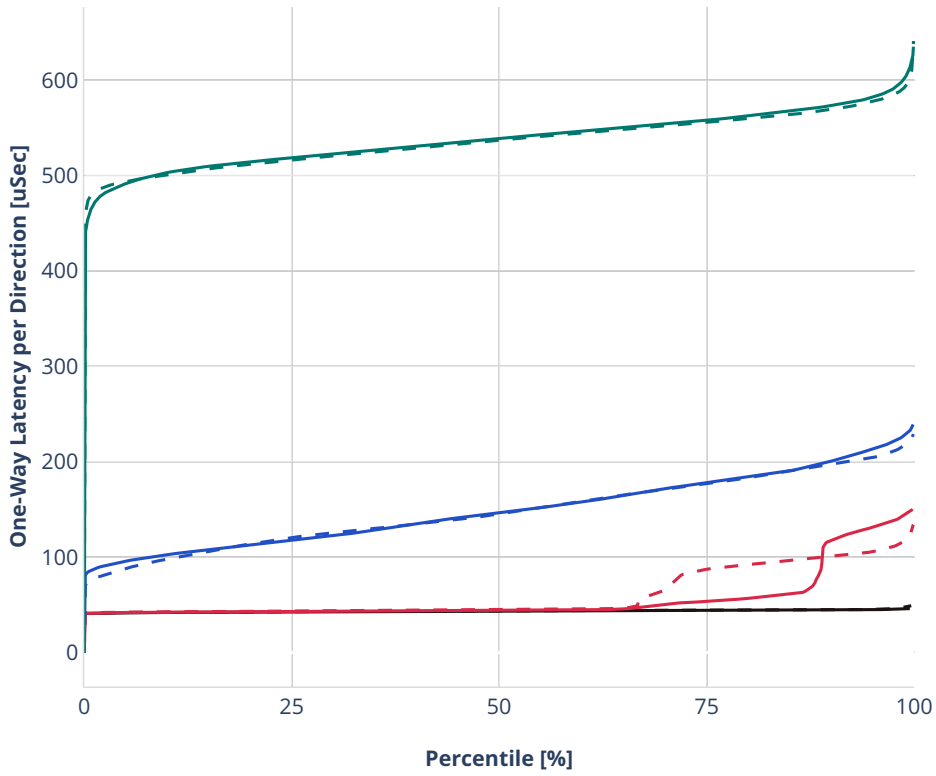

Latency: ethip4-ip4base-eth-2memif-1dcr

- - No-load.
- - Low-load, 10% PDR.
- - Mid-load, 50% PDR.
- - High-load, 90% PDR.