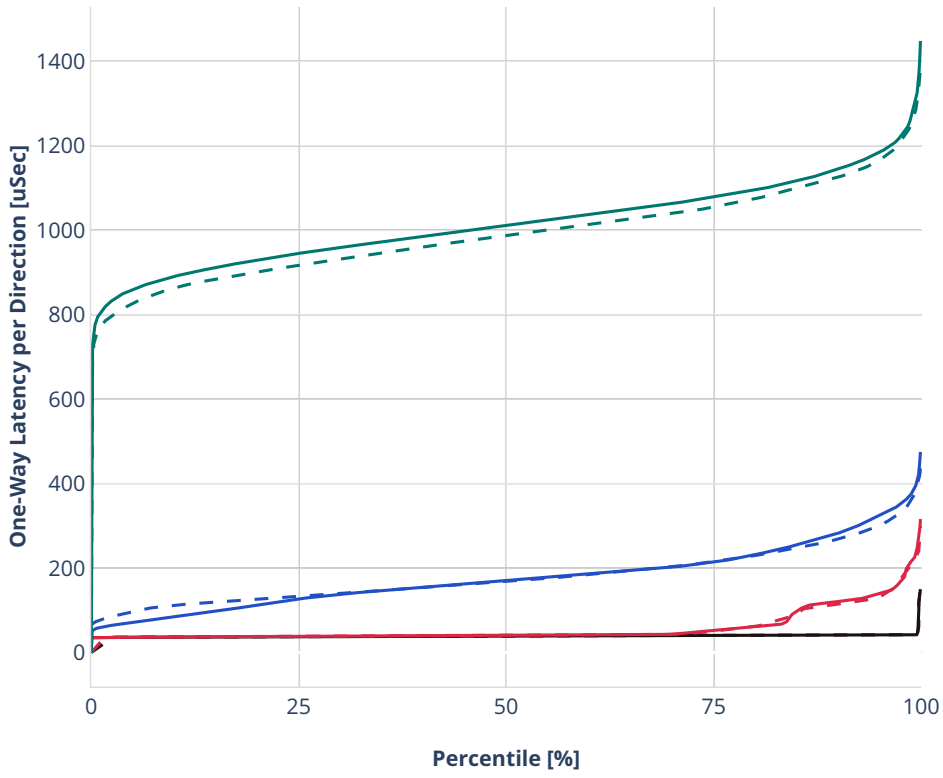

Latency: eth-l2xcbase-eth-2vhostvr1024-1vm

- - No-load.
- - Low-load, 10% PDR.
- - Mid-load, 50% PDR.
- - High-load, 90% PDR.