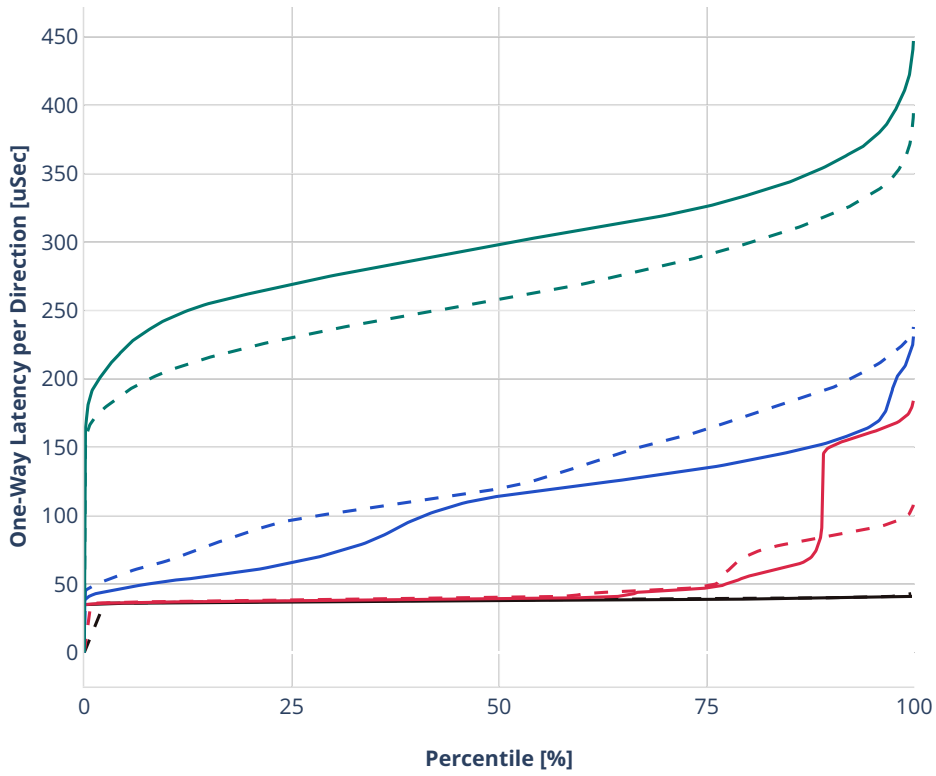

### Latency: eth-l2xcbase-eth-2vhostvr1024-1vm-vppl2xc

- - No-load.
- - Low-load, 10% PDR.
- - Mid-load, 50% PDR.
- - High-load, 90% PDR.