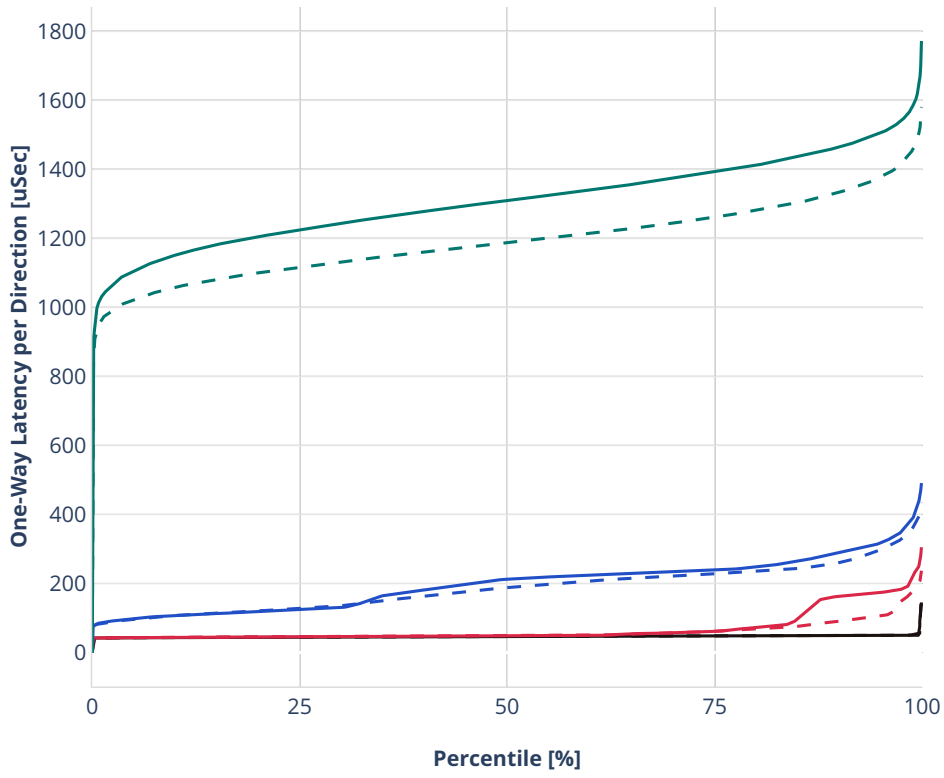

### Latency: eth-l2bdbasemaclrn-eth-2vhostvr1024-1vm

- - No-load.
- - Low-load, 10% PDR.
- - Mid-load, 50% PDR.
- - High-load, 90% PDR.