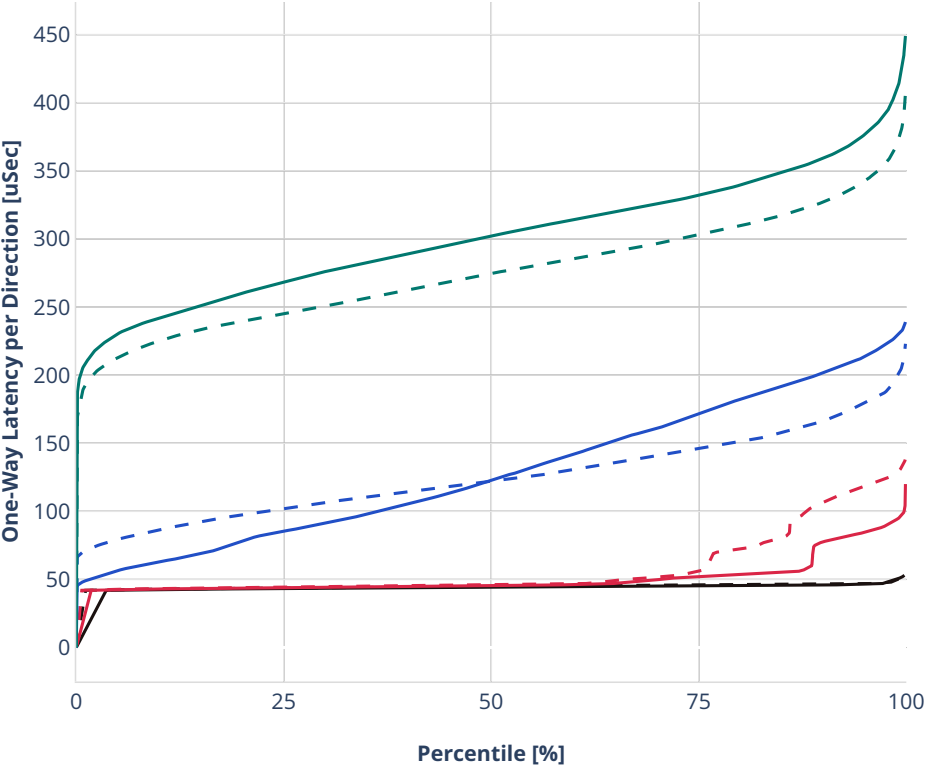

Latency: eth-l2bdbasemaclrn-eth-2vhostvr1024-1vm-vppl2xc

- - No-load.
- - Low-load, 10% PDR.
- - Mid-load, 50% PDR.
- - High-load, 90% PDR.