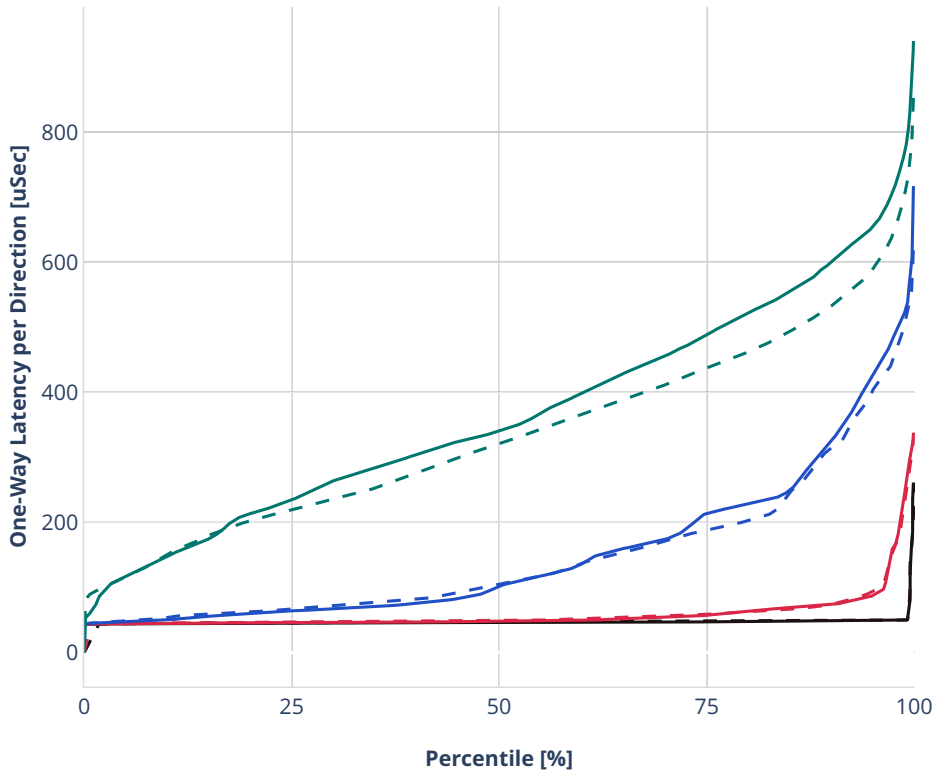

**Latency:** dot1q-l2bdbasemaclrn-eth-2vhostvr1024-1vm

- - No-load.
- - Low-load, 10% PDR.
- - Mid-load, 50% PDR.
- - High-load, 90% PDR.