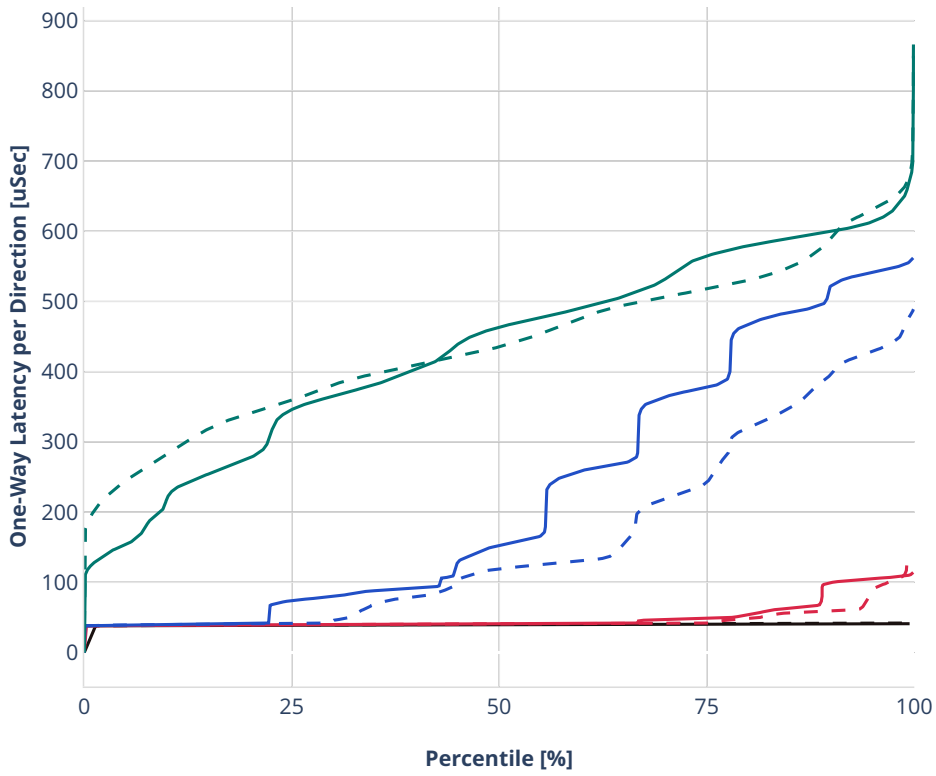

Latency: ethip4ipsec4tnlsw-ip4base-int-aes256gcm

- - No-load.
- - Low-load, 10% PDR.
- - Mid-load, 50% PDR.
- - High-load, 90% PDR.