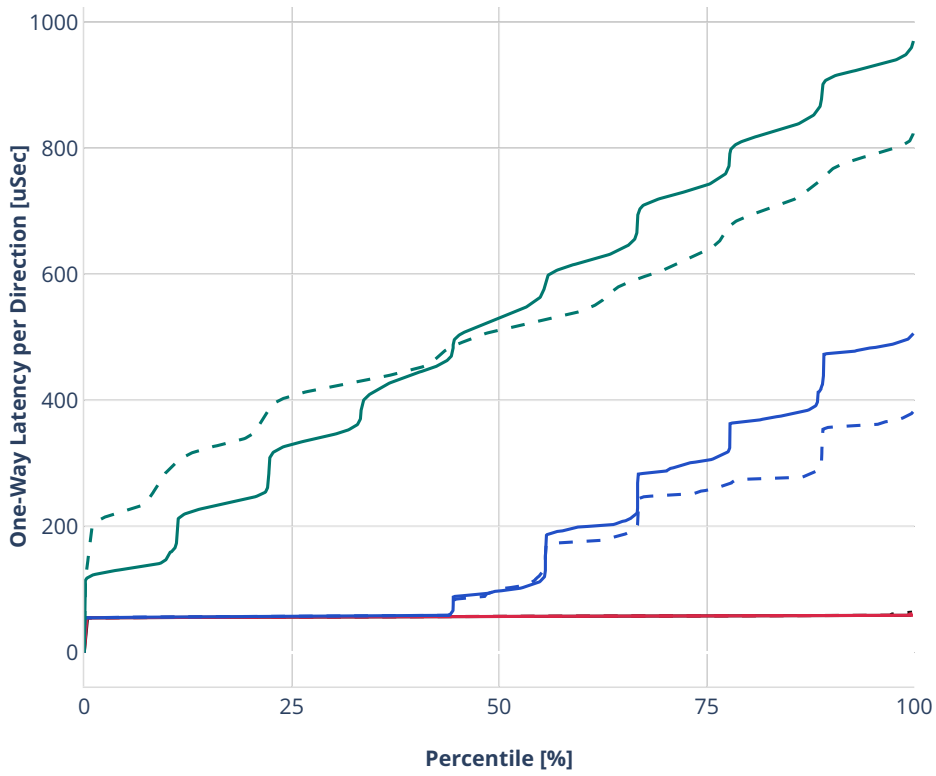

Latency: ethip4ipsec4tnlsw-ip4base-int-aes128cbc-hmac512sha

- - No-load.
- - Low-load, 10% PDR.
- - Mid-load, 50% PDR.
- - High-load, 90% PDR.