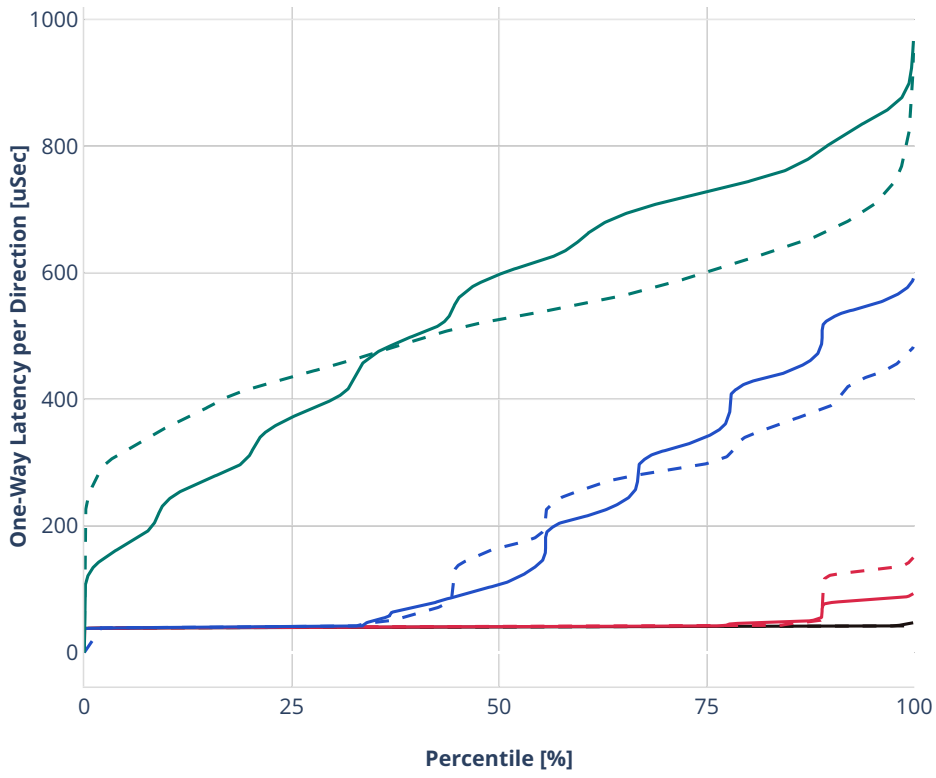

### Latency: ethip4ipsec1000tnlsw-ip4base-int-aes256gcm

- - No-load.
- - Low-load, 10% PDR.
- - Mid-load, 50% PDR.
- - High-load, 90% PDR.