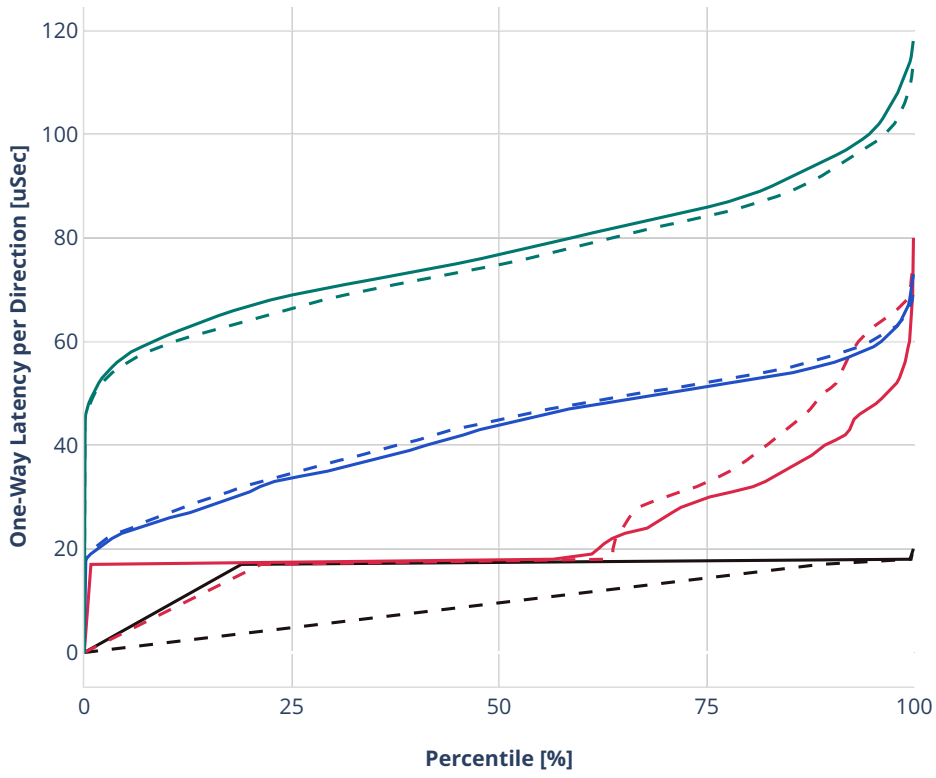

### Latency: ethip4vxlan-l2bdbasemaclrn

- - No-load.
- - Low-load, 10% PDR.
- - Mid-load, 50% PDR.
- - High-load, 90% PDR.