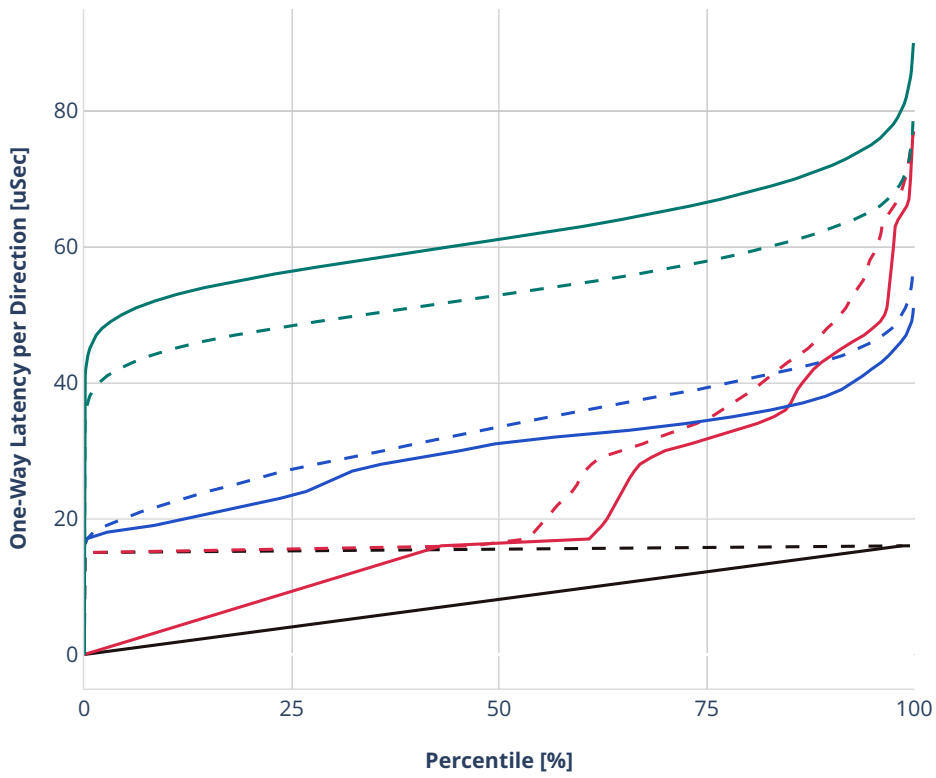

Latency: ethip4-ip4scale2m

- - No-load.
- - Low-load, 10% PDR.
- - Mid-load, 50% PDR.
- - High-load, 90% PDR.