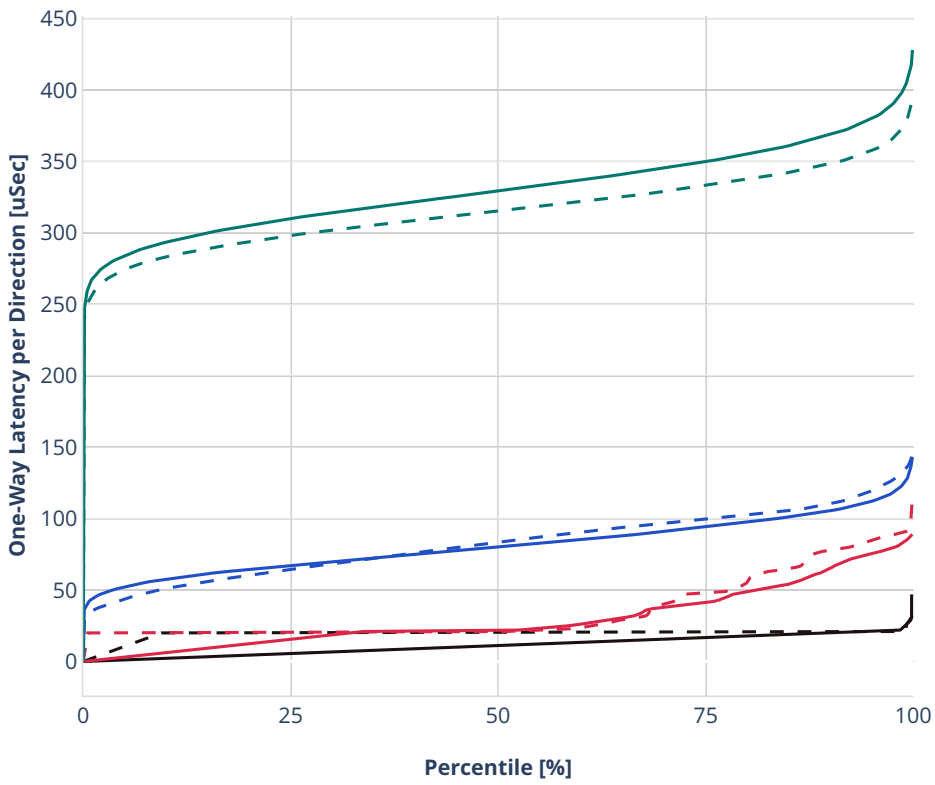

Latency: ethip4-ip4base-eth-2vhostvr1024-1vm

- - No-load.
- - Low-load, 10% PDR.
- - Mid-load, 50% PDR.
- - High-load, 90% PDR.