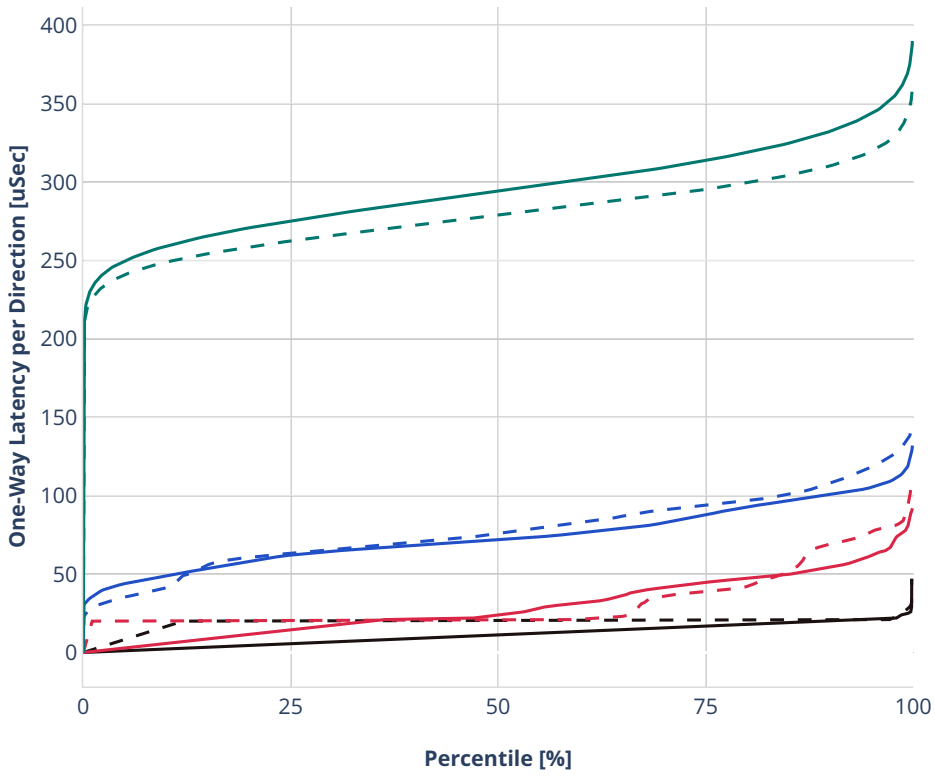

Latency: eth-l2bdbasemaclrn-eth-2vhostvr1024-1vm

- - No-load.
- - Low-load, 10% PDR.
- - Mid-load, 50% PDR.
- - High-load, 90% PDR.