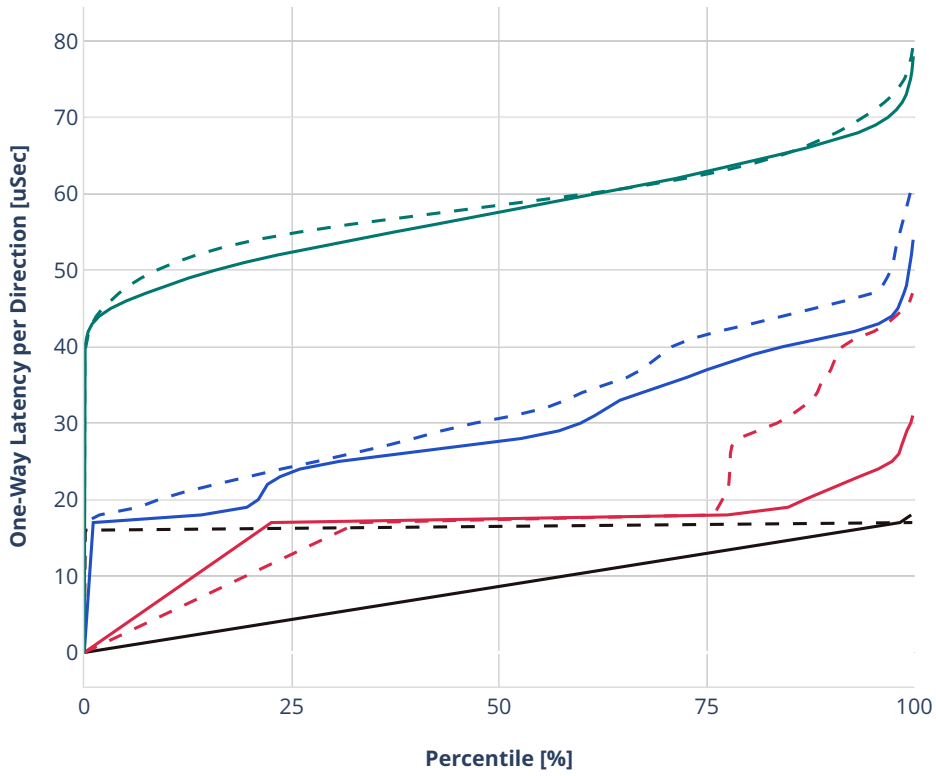

Latency: avf-ethip4vxlan-l2xcbase

- - No-load.
- - Low-load, 10% PDR.
- - Mid-load, 50% PDR.
- - High-load, 90% PDR.