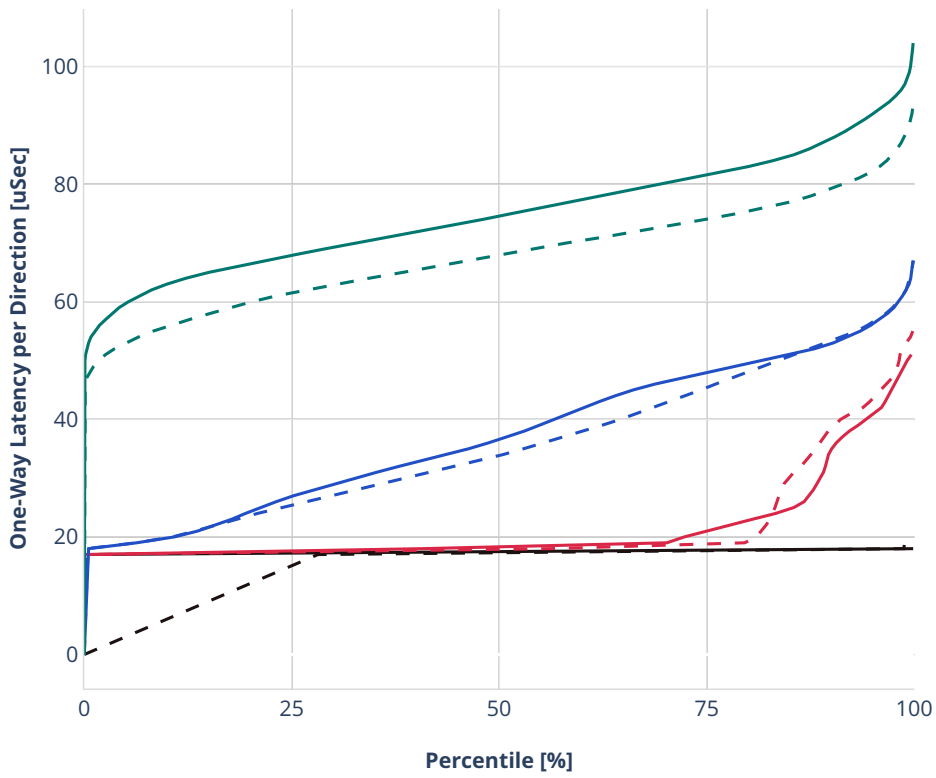

Latency: avf-ethip4vxlan-l2bdbasemaclrn

- - No-load.
- - Low-load, 10% PDR.
- - Mid-load, 50% PDR.
- - High-load, 90% PDR.