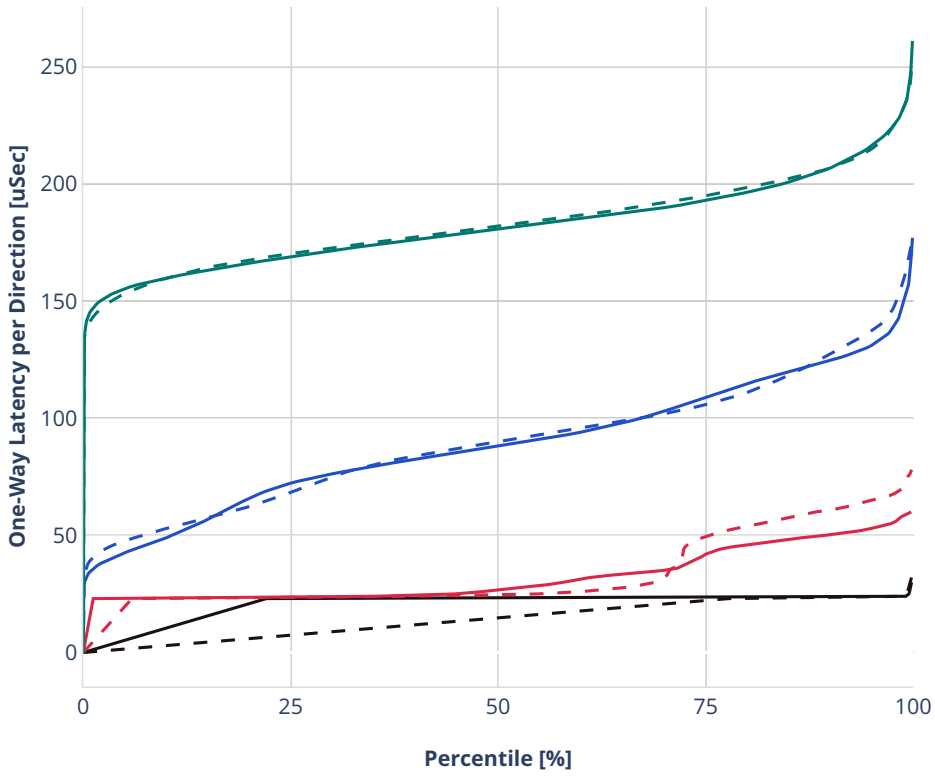

Latency: avf-ethip4-ip4base-eth-2vhostvr1024-1vm-vppip4

- - No-load.
- - Low-load, 10% PDR.
- - Mid-load, 50% PDR.
- - High-load, 90% PDR.