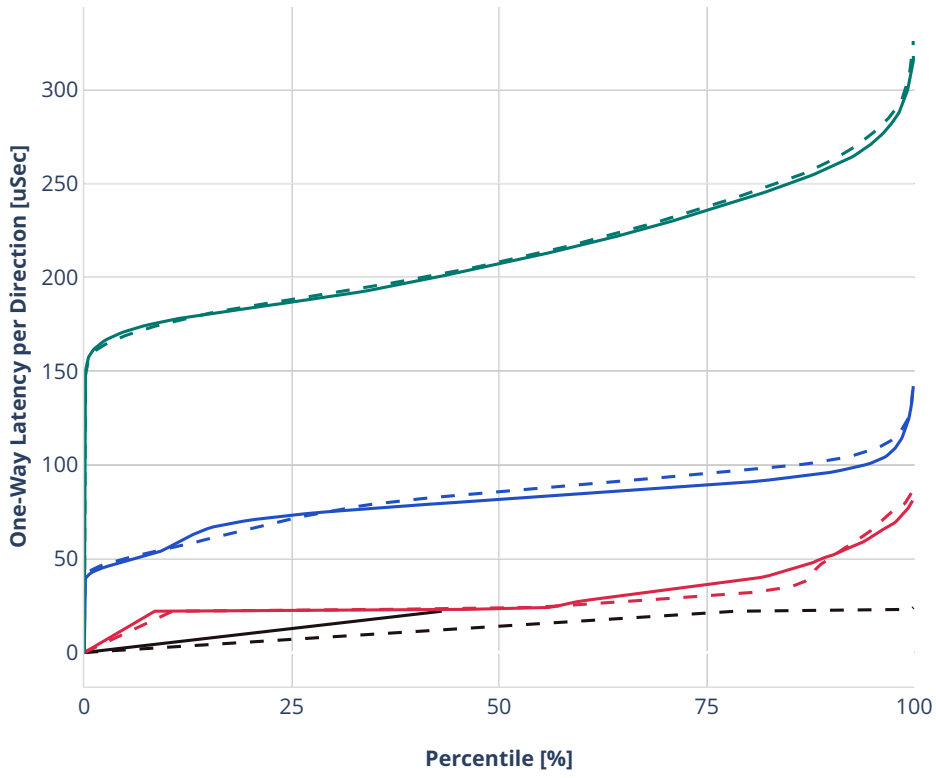

Latency: avf-ethip4-ip4base-eth-2memif-1dcr

- - No-load.
- - Low-load, 10% PDR.
- - Mid-load, 50% PDR.
- - High-load, 90% PDR.