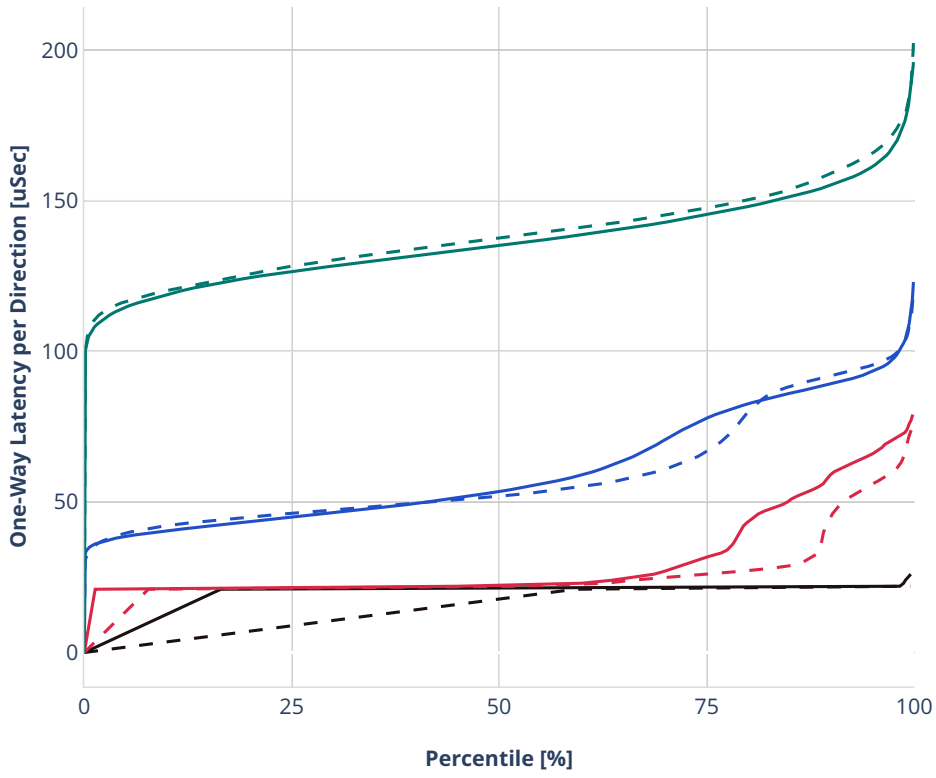

Latency: avf-eth-l2xcbase-eth-2vhostvr1024-1vm-vppl2xc

- - No-load.
- - Low-load, 10% PDR.
- - Mid-load, 50% PDR.
- - High-load, 90% PDR.