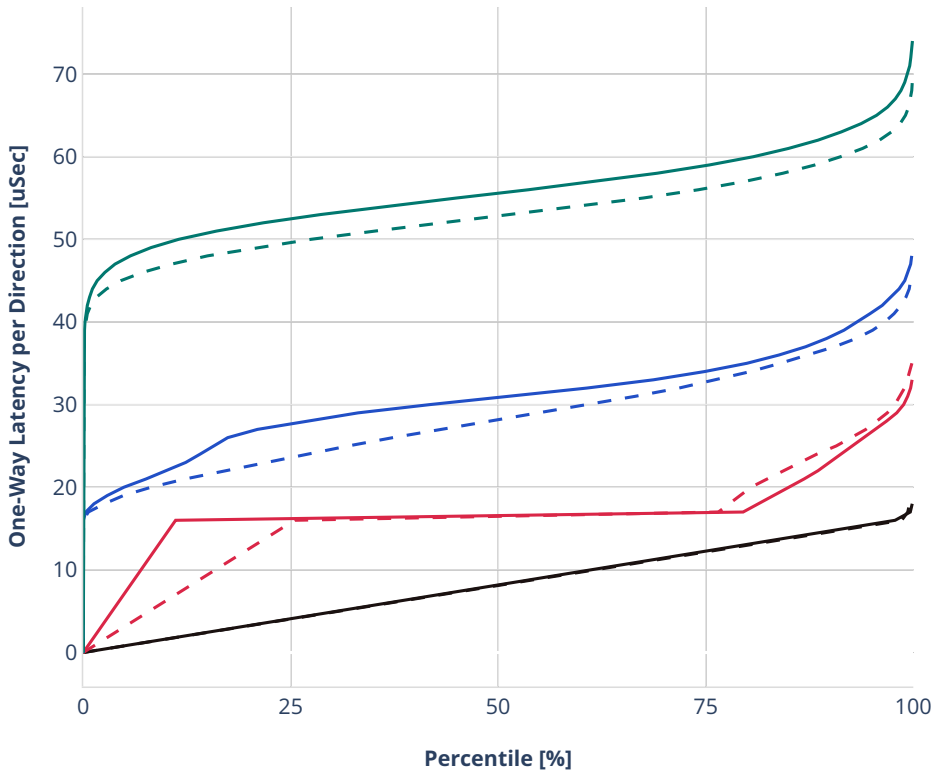

Latency: avf-eth-l2bdscale10kmaclrn

- - No-load.
- - Low-load, 10% PDR.
- - Mid-load, 50% PDR.
- - High-load, 90% PDR.