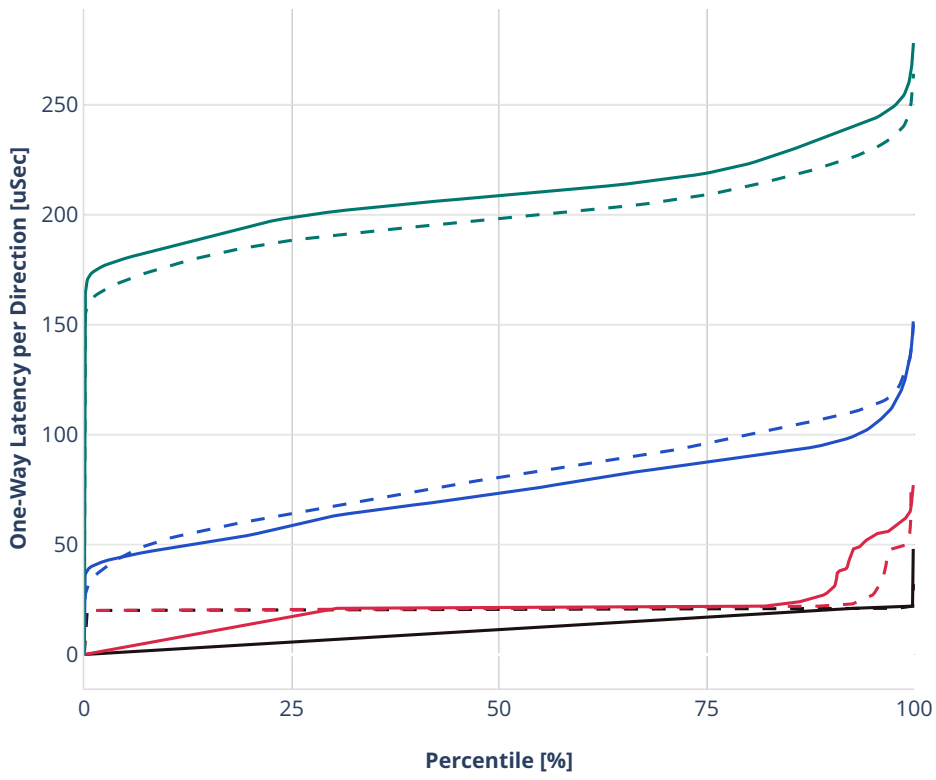

Latency: avf-eth-l2bdbasemaclrn-eth-2vhostvr1024-1vm

- - No-load.
- - Low-load, 10% PDR.
- - Mid-load, 50% PDR.
- - High-load, 90% PDR.