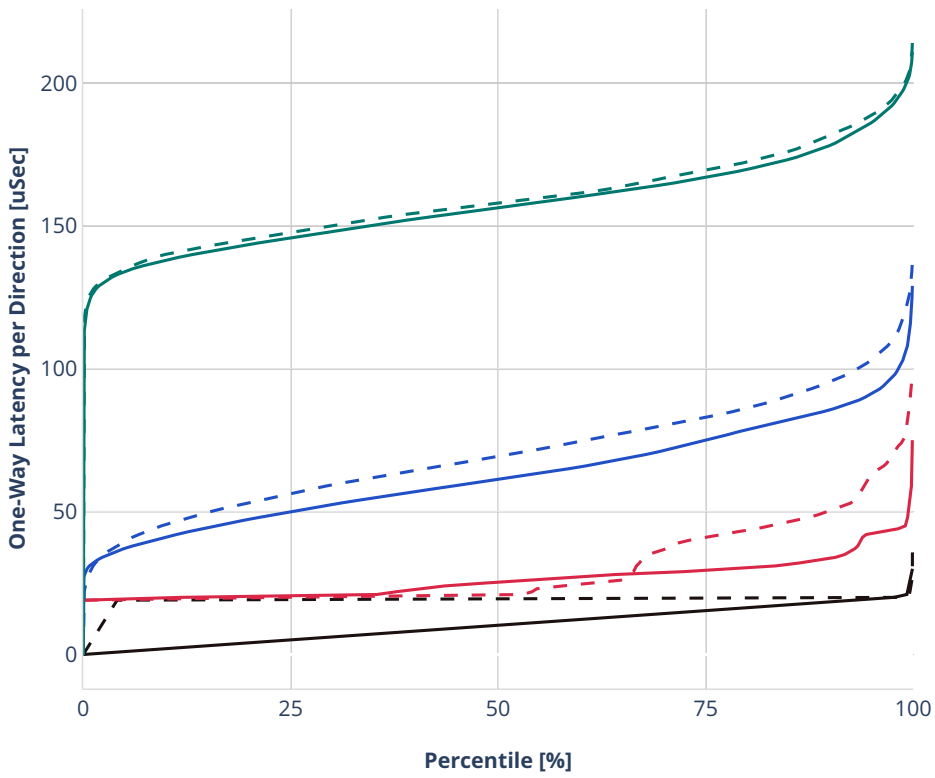

Latency: avf-dot1q-l2xcbase-eth-2vhostvr1024-1vm

- - No-load.
- - Low-load, 10% PDR.
- - Mid-load, 50% PDR.
- - High-load, 90% PDR.