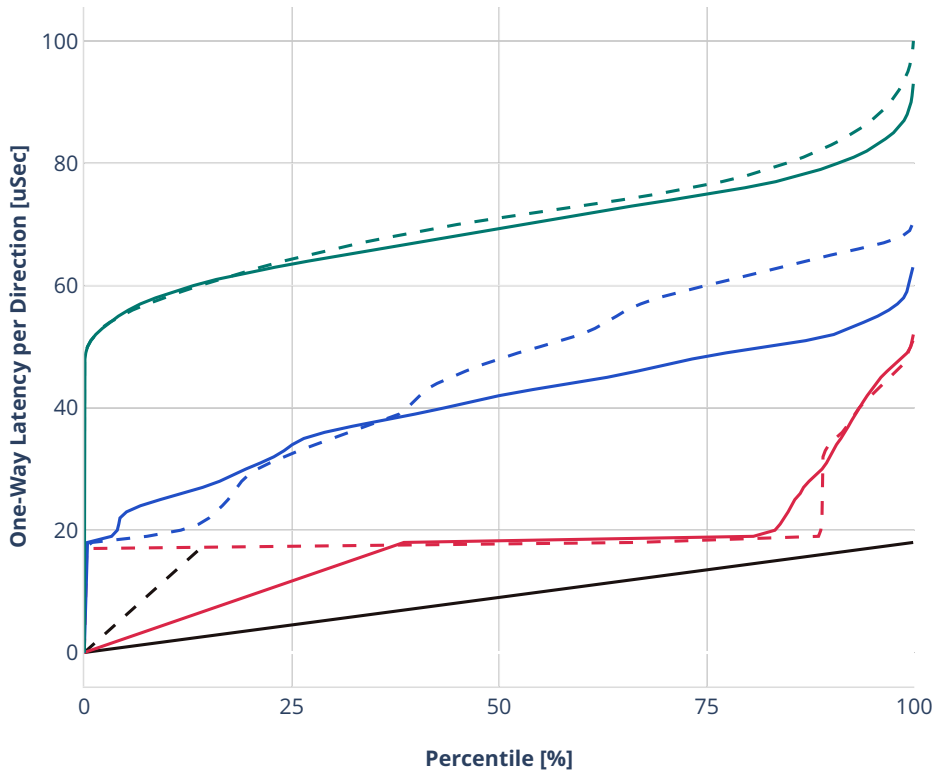

### Latency: avf-dot1q--ethip4vxlan-l2bdscale1l2bd1vlan1vxlan

- - No-load.
- - Low-load, 10% PDR.
- - Mid-load, 50% PDR.
- - High-load, 90% PDR.