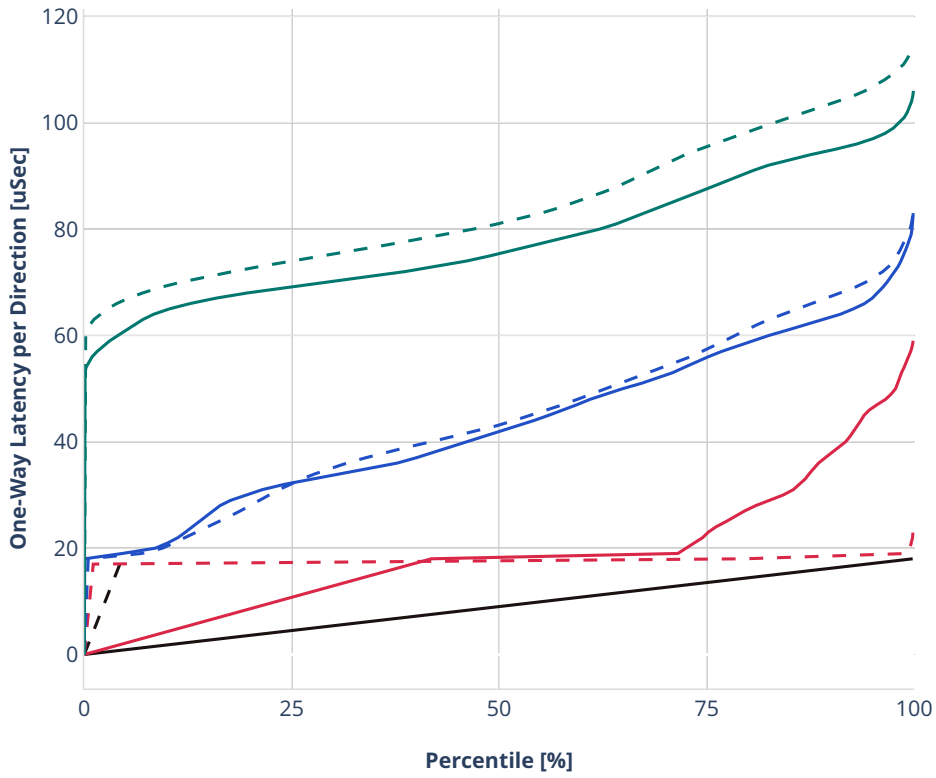

Latency: avf-dot1q--ethip4vxlan-l2bdscale100l2bd100vlan100vxlan

- - No-load.
- - Low-load, 10% PDR.
- - Mid-load, 50% PDR.
- - High-load, 90% PDR.