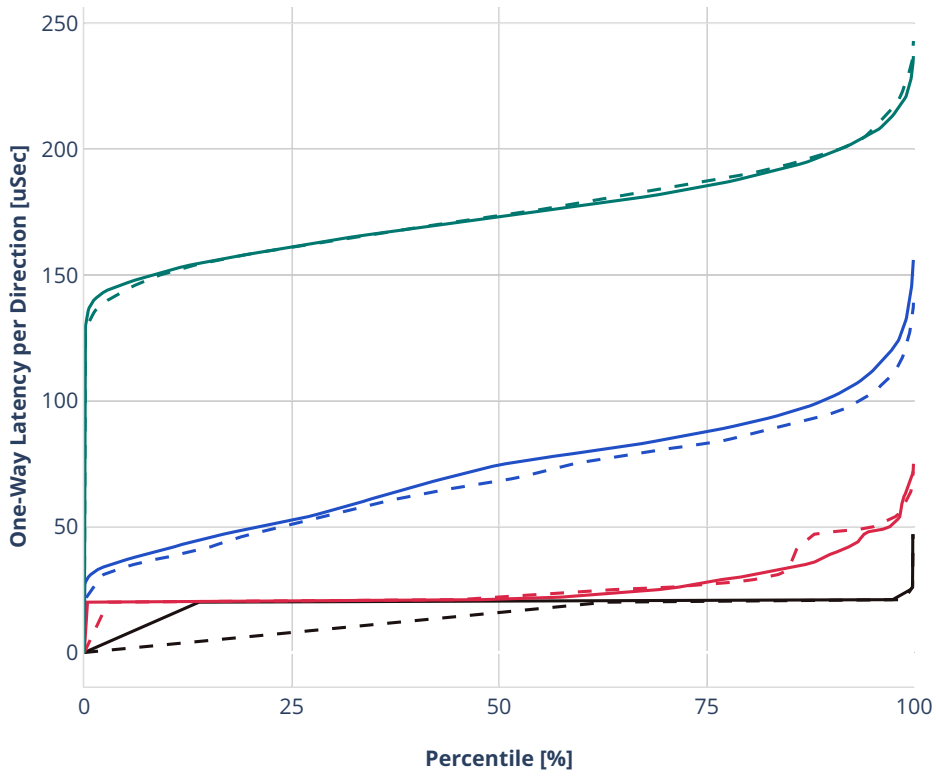

### Latency: avf-1lbvpplacp-dot1q-l2xcbase-eth-2vhostvr1024-1vm

- - No-load.
- - Low-load, 10% PDR.
- - Mid-load, 50% PDR.
- - High-load, 90% PDR.