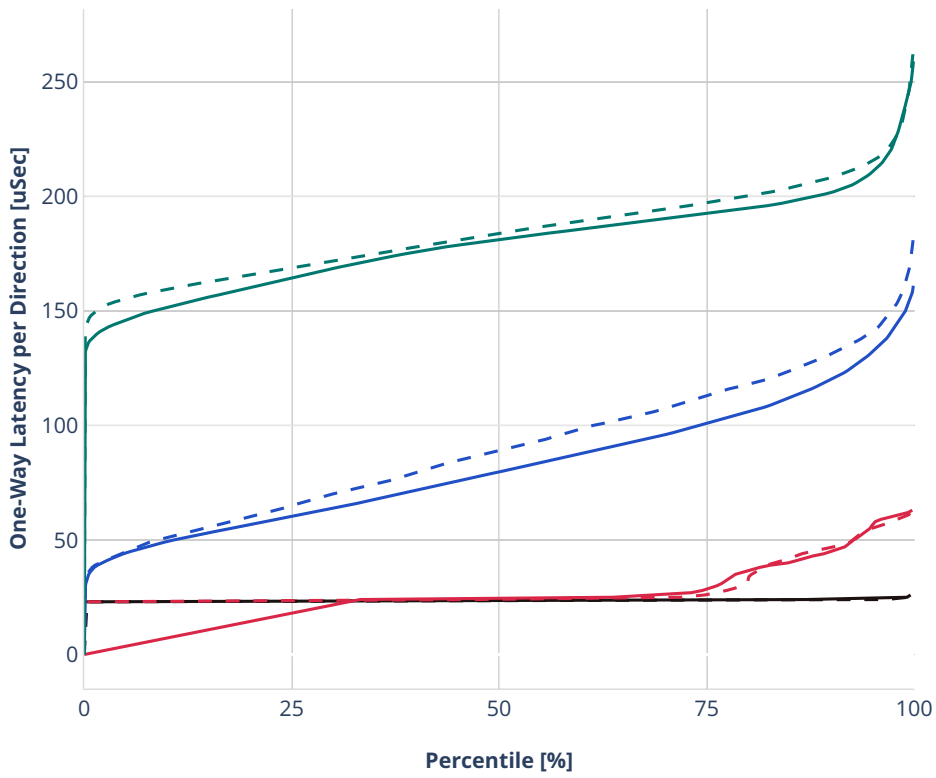

Latency: avf-1lbvpplacp-dot1q-l2bdbasemaclrn-eth-2vhostvr1024-1vm-vppl2xc

- - No-load.
- - Low-load, 10% PDR.
- - Mid-load, 50% PDR.
- - High-load, 90% PDR.