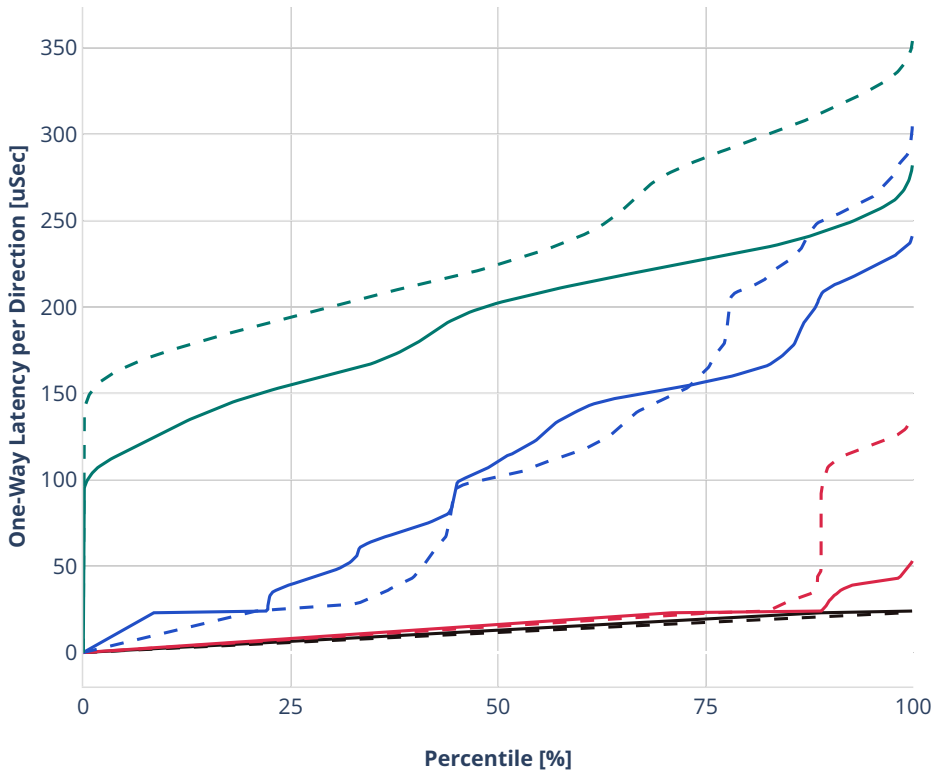

### Latency: ethip4ipsec4tnlsw-ip4base-int-aes256gcm

- - No-load.
- - Low-load, 10% PDR.
- - Mid-load, 50% PDR.
- - High-load, 90% PDR.