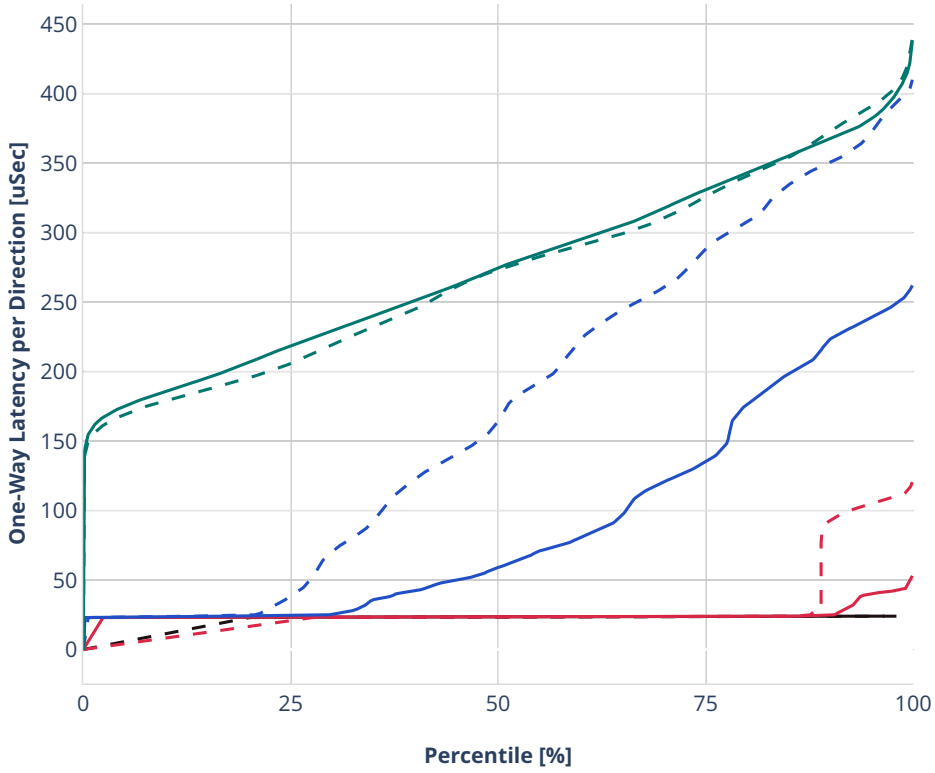

Latency: ethip4ipsec10000tnlsw-ip4base-int-aes256gcm

- - No-load.
- - Low-load, 10% PDR.
- - Mid-load, 50% PDR.
- - High-load, 90% PDR.