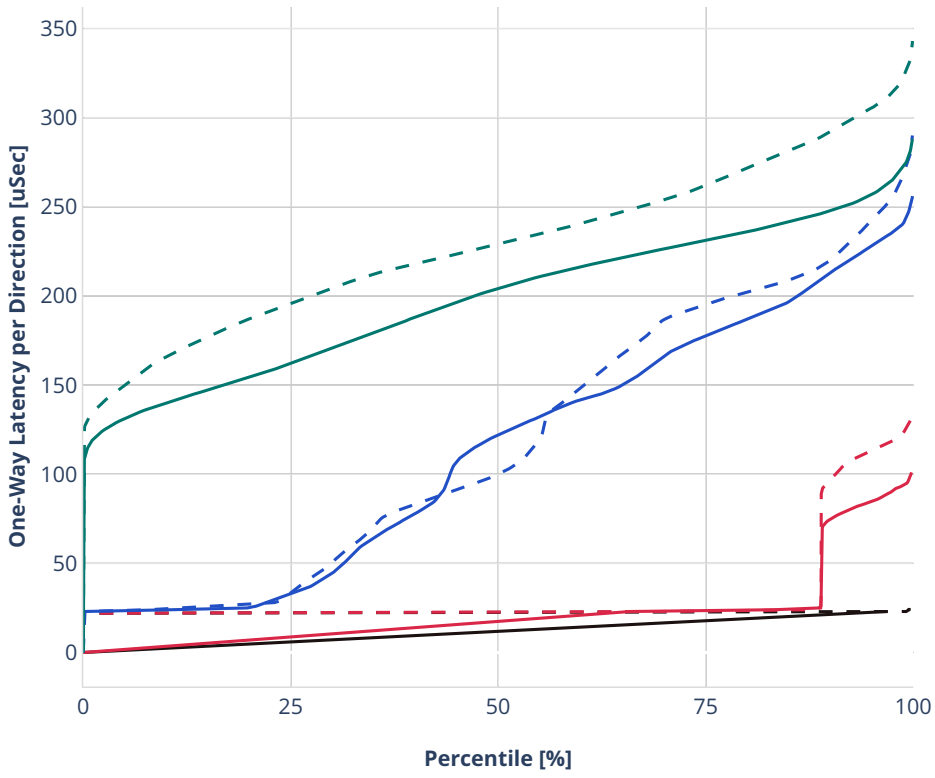

Latency: avf-ethip4ipsec4tnlsw-ip4base-int-aes256gcm

- - No-load.
- - Low-load, 10% PDR.
- - Mid-load, 50% PDR.
- - High-load, 90% PDR.