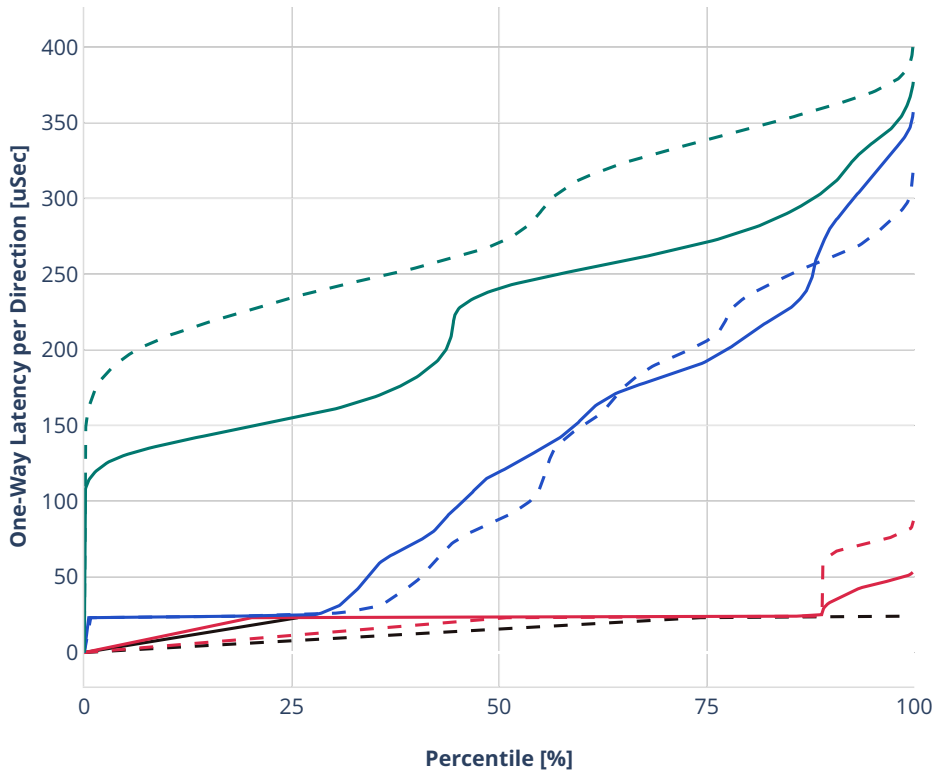

### Latency: avf-ethip4ipsec10000tnlsw-ip4base-int-aes256gcm

- - No-load.
- - Low-load, 10% PDR.
- - Mid-load, 50% PDR.
- - High-load, 90% PDR.