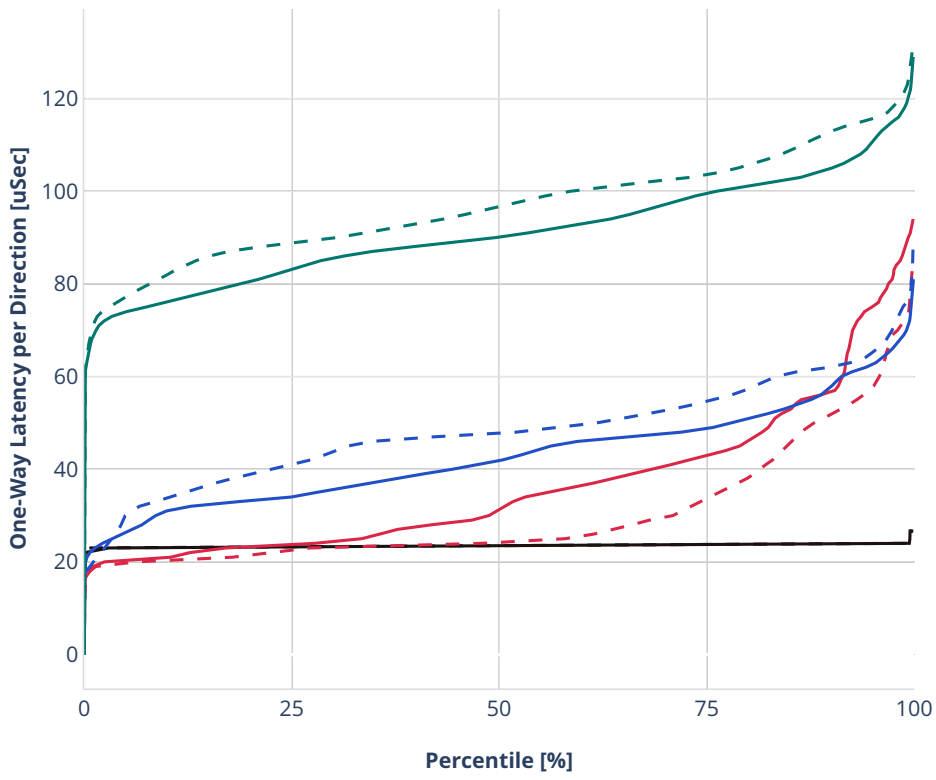

### Latency: ethip4vxlan-l2xcbase

- - No-load.
- - Low-load, 10% PDR.
- - Mid-load, 50% PDR.
- - High-load, 90% PDR.