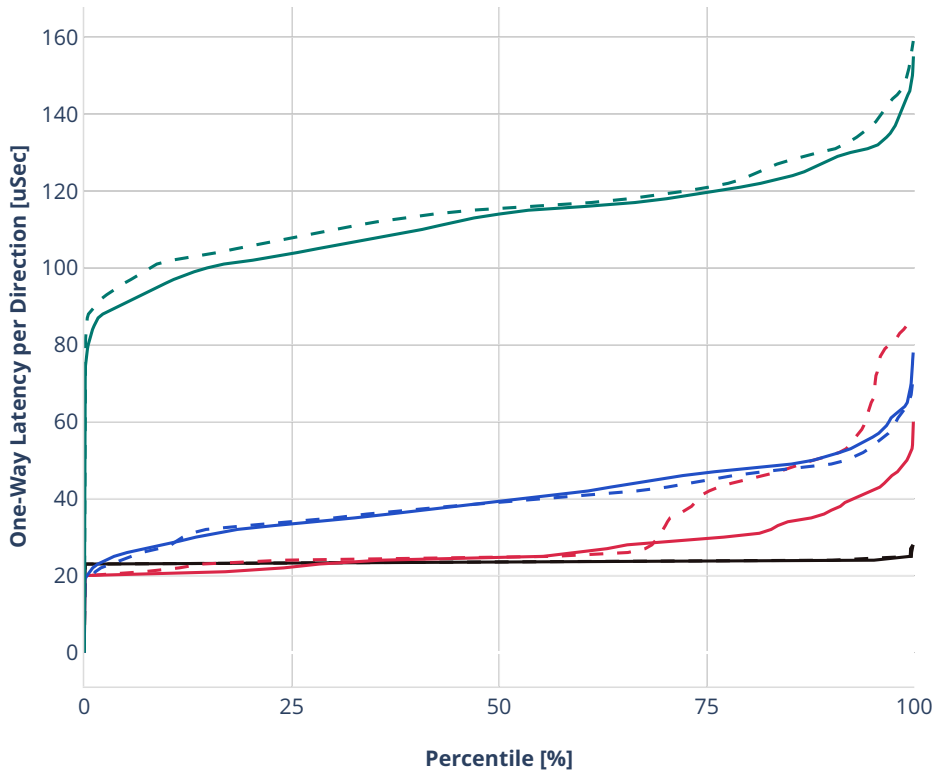

### Latency: ethip4vxlan-l2bdbasemaclrn

- - No-load.
- - Low-load, 10% PDR.
- - Mid-load, 50% PDR.
- - High-load, 90% PDR.