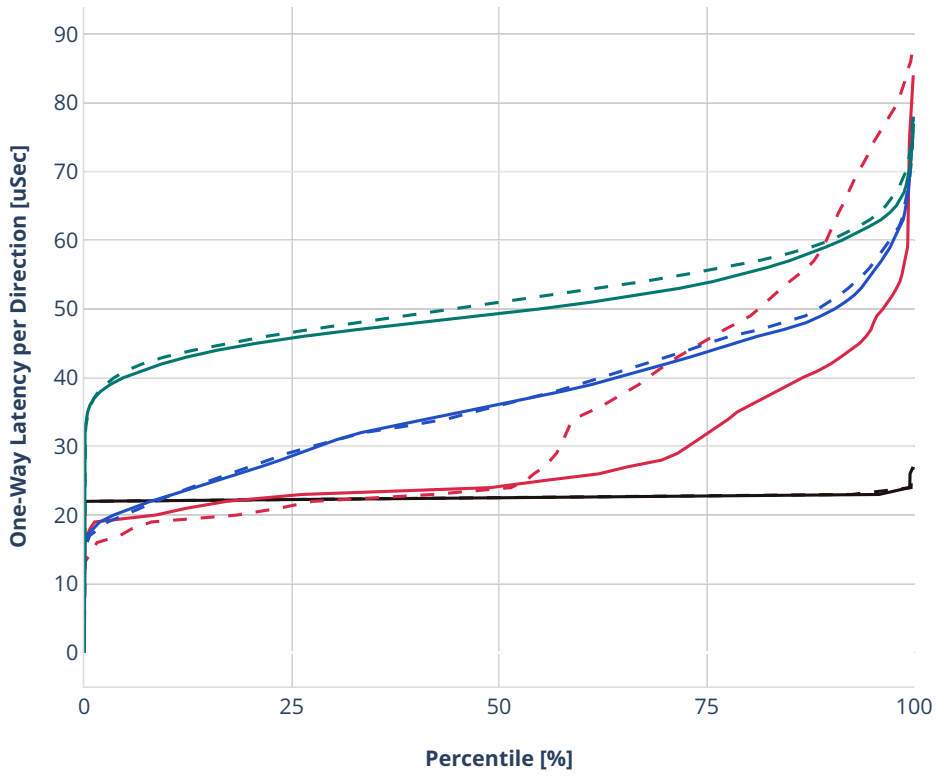

Latency: ethip4-ip4base

- - No-load.
- - Low-load, 10% PDR.
- - Mid-load, 50% PDR.
- - High-load, 90% PDR.