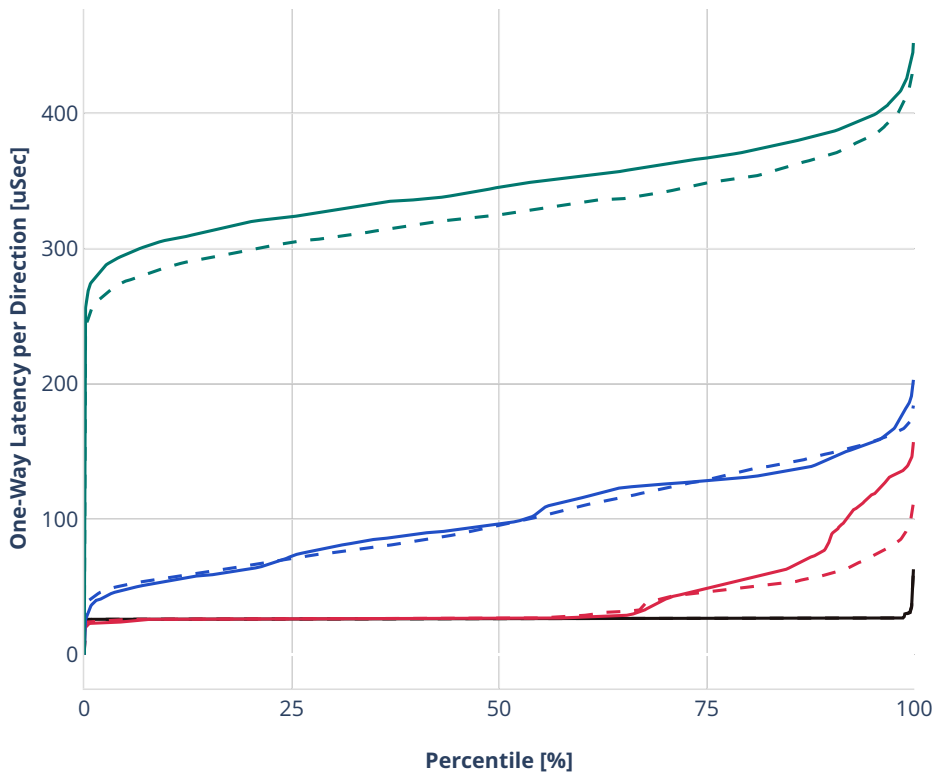

Latency: ethip4-ip4base-eth-2vhostvr1024-1vm

- - No-load.
- - Low-load, 10% PDR.
- - Mid-load, 50% PDR.
- - High-load, 90% PDR.