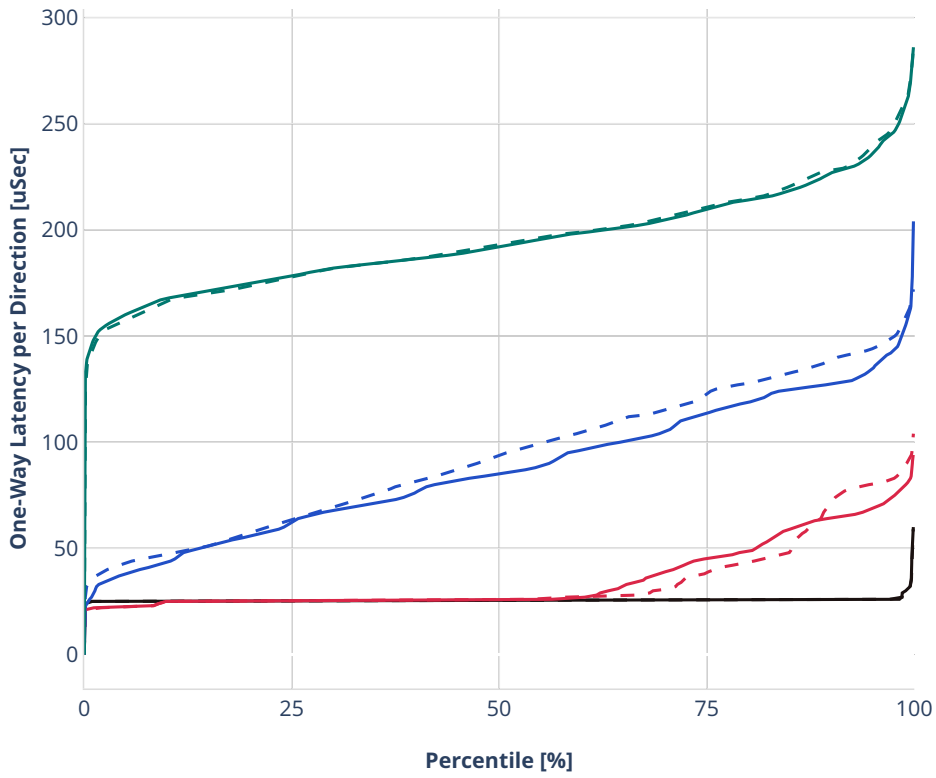

Latency: eth-l2xcbase-eth-2vhostvr1024-1vm

- - No-load.
- - Low-load, 10% PDR.
- - Mid-load, 50% PDR.
- - High-load, 90% PDR.