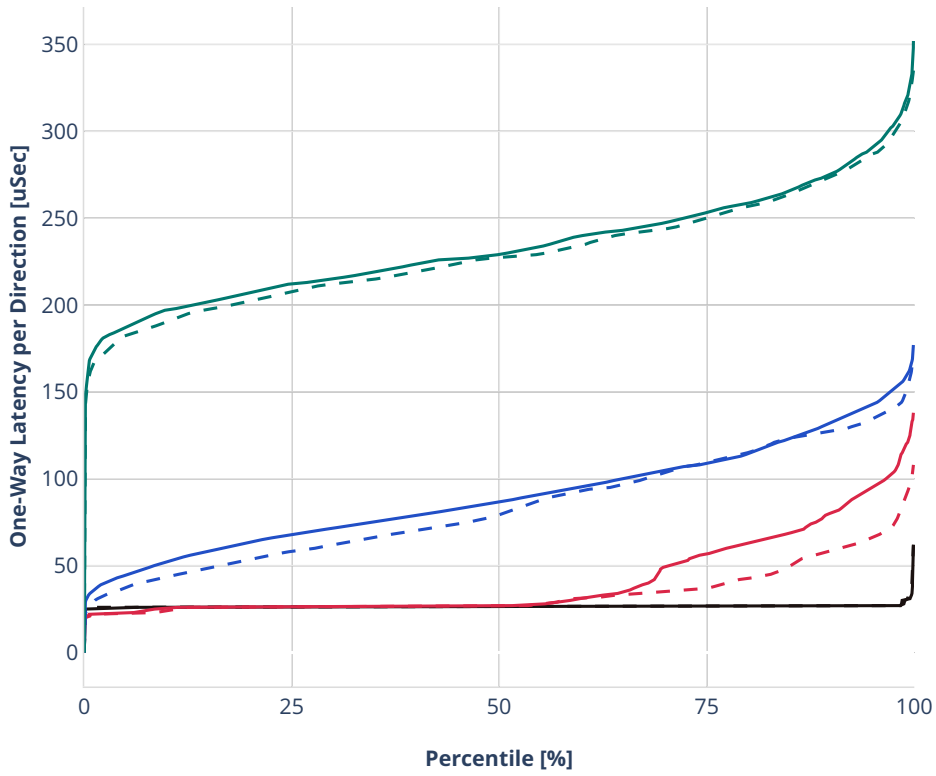

Latency: eth-l2bdbasemaclrn-eth-2vhostvr1024-1vm

- - No-load.
- - Low-load, 10% PDR.
- - Mid-load, 50% PDR.
- - High-load, 90% PDR.