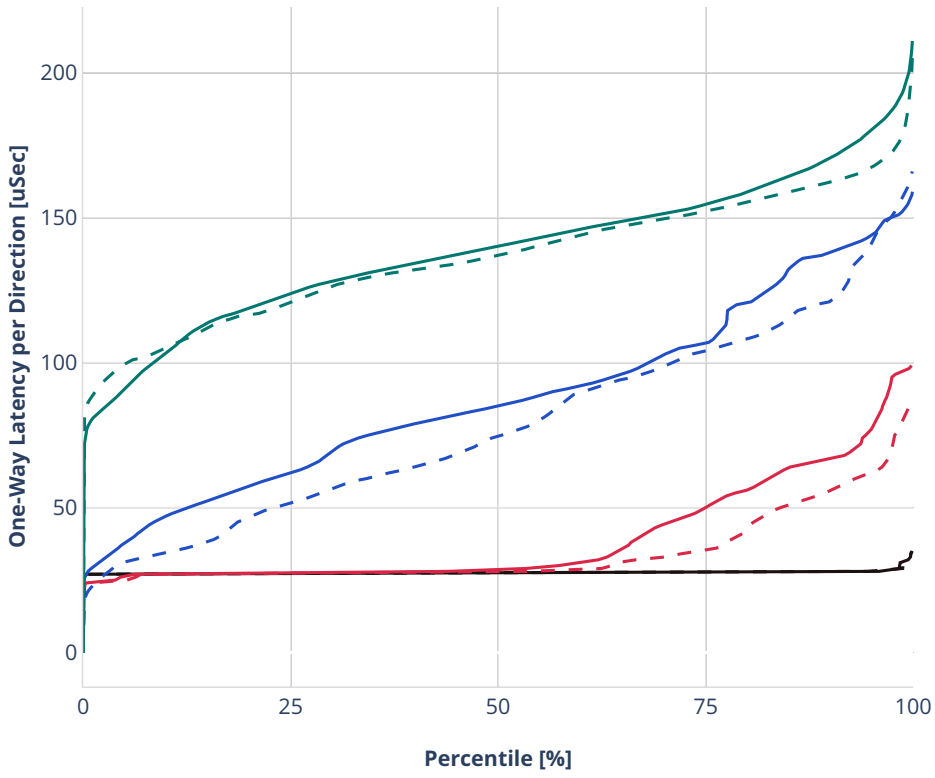

Latency: eth-l2bdbasemaclrn-eth-2vhostvr1024-1vm-vppl2xc

- - No-load.
- - Low-load, 10% PDR.
- - Mid-load, 50% PDR.
- - High-load, 90% PDR.