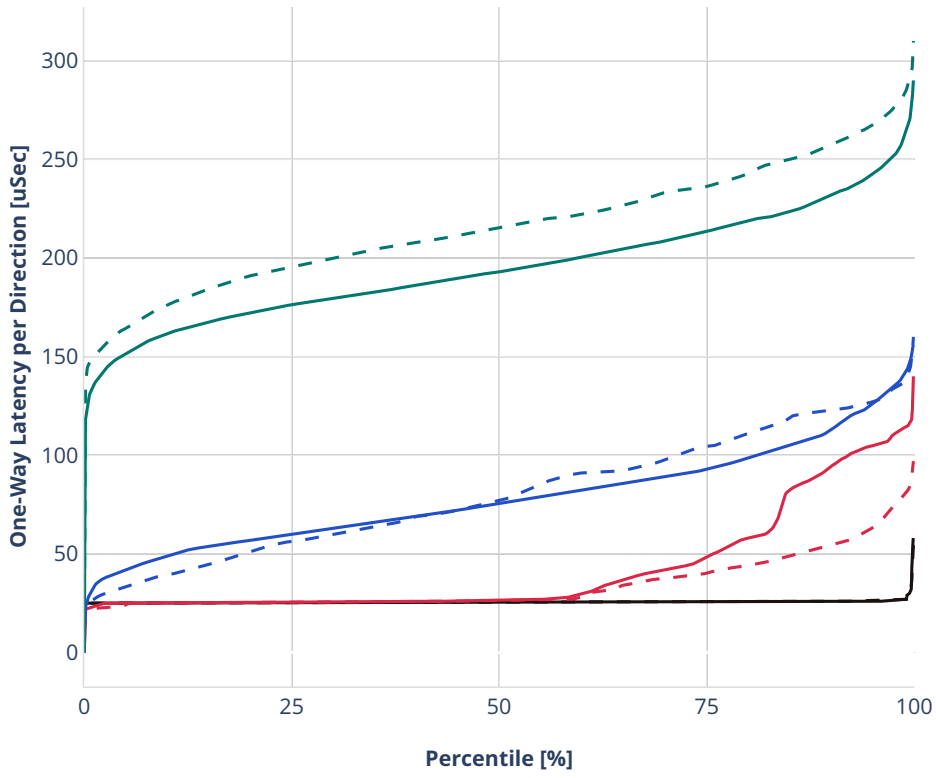

Latency: dot1q-l2xcbase-eth-2vhostvr1024-1vm

- - No-load.
- - Low-load, 10% PDR.
- - Mid-load, 50% PDR.
- - High-load, 90% PDR.