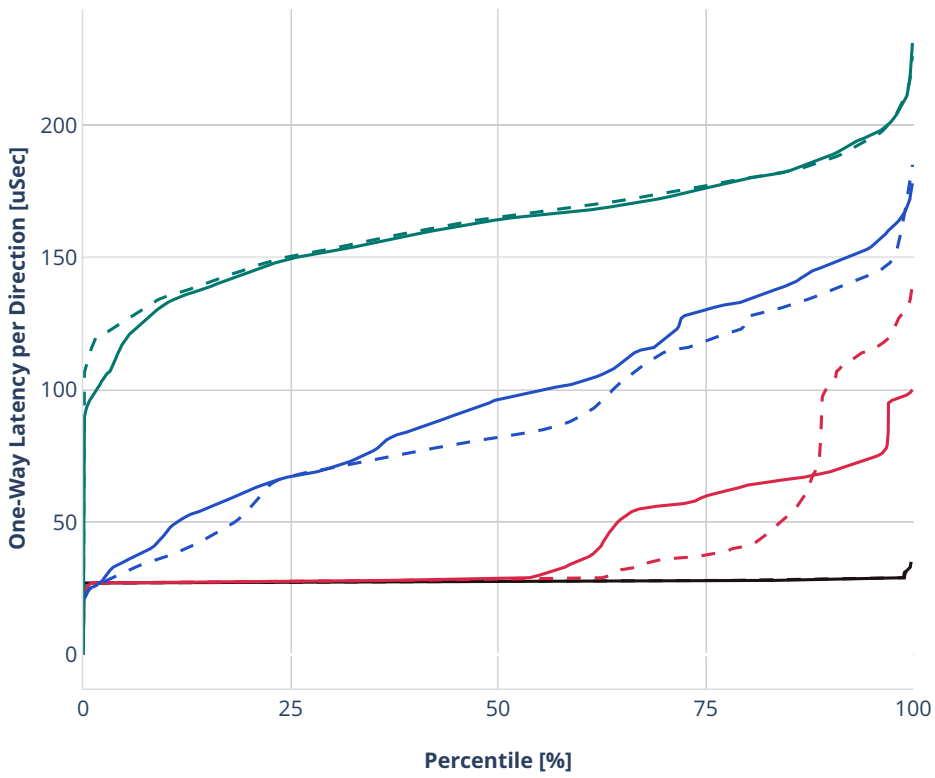

Latency: dot1q-l2bdbasemaclrn-eth-2vhostvr1024-1vm-vppl2xc

- - No-load.
- - Low-load, 10% PDR.
- - Mid-load, 50% PDR.
- - High-load, 90% PDR.