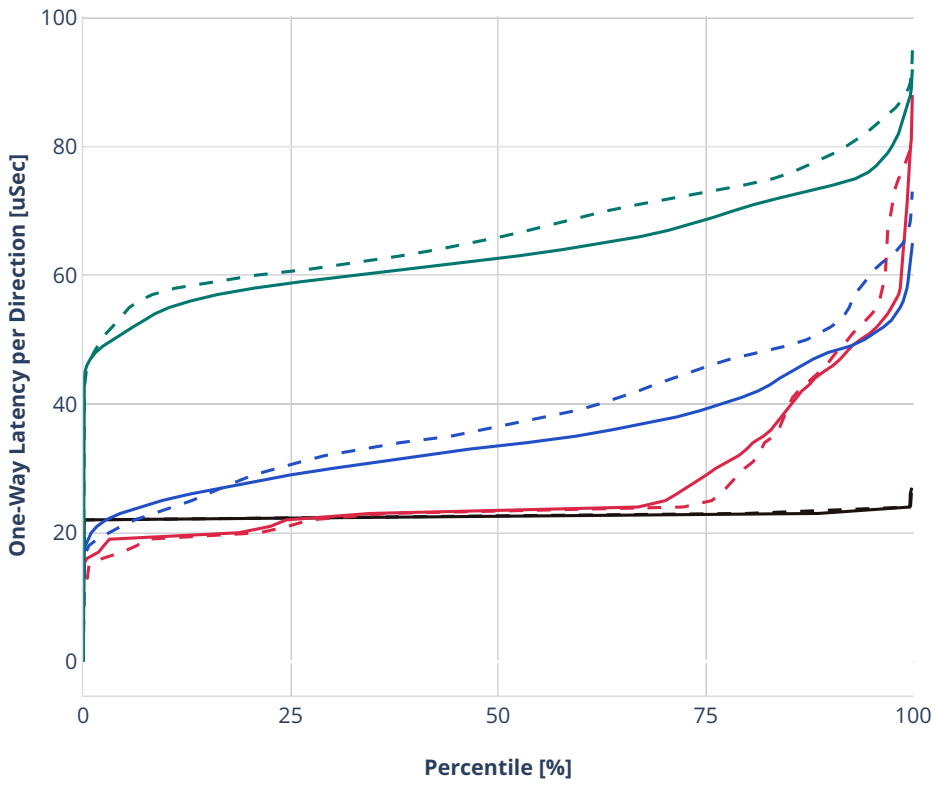

Latency: dot1q-ip4base

- - No-load.
- - Low-load, 10% PDR.
- - Mid-load, 50% PDR.
- - High-load, 90% PDR.