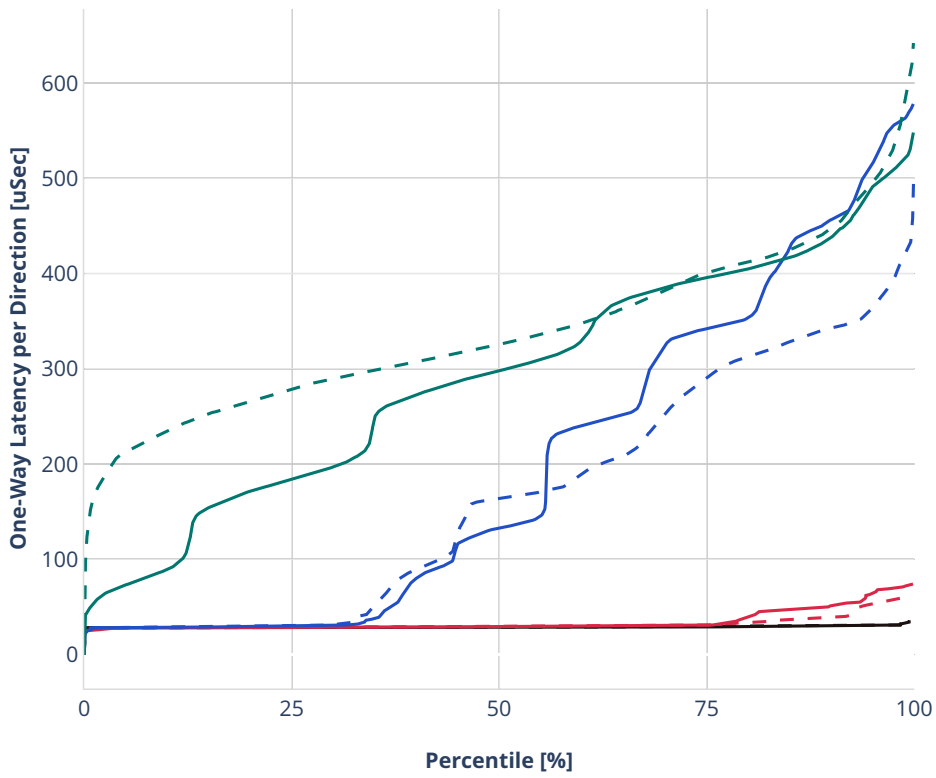

Latency: ethip4ipsec4tnlsw-ip4base-int-aes256gcm

- - No-load.
- - Low-load, 10% PDR.
- - Mid-load, 50% PDR.
- - High-load, 90% PDR.