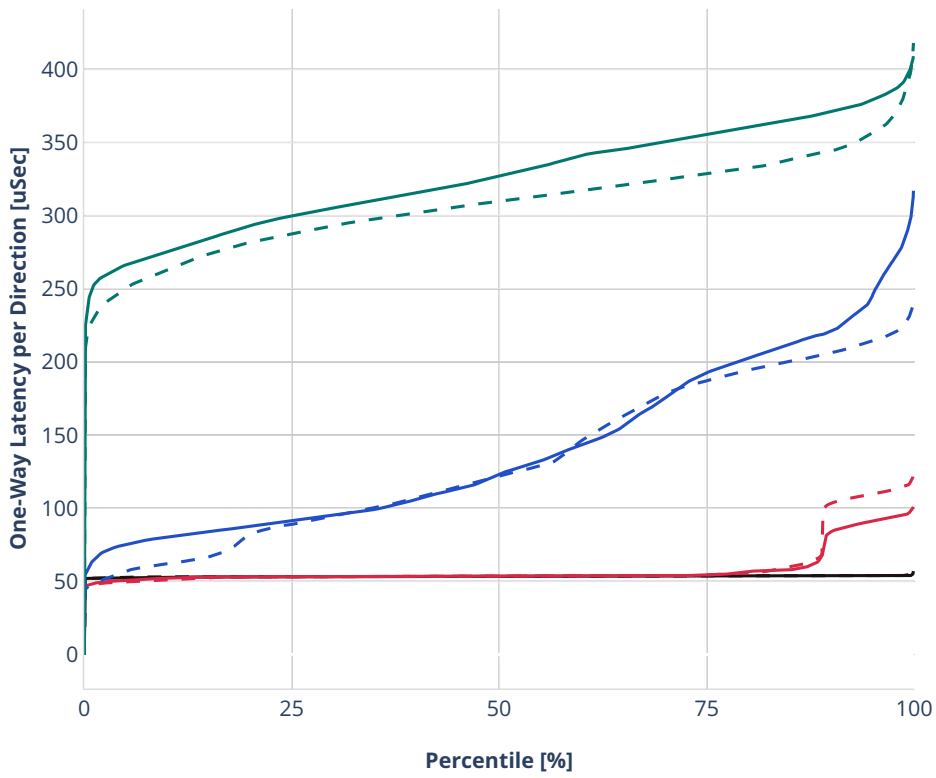

Latency: ethip4ipsec1000tnlhw-ip4base-int-aes256gcm

- - No-load.
- - Low-load, 10% PDR.
- - Mid-load, 50% PDR.
- - High-load, 90% PDR.