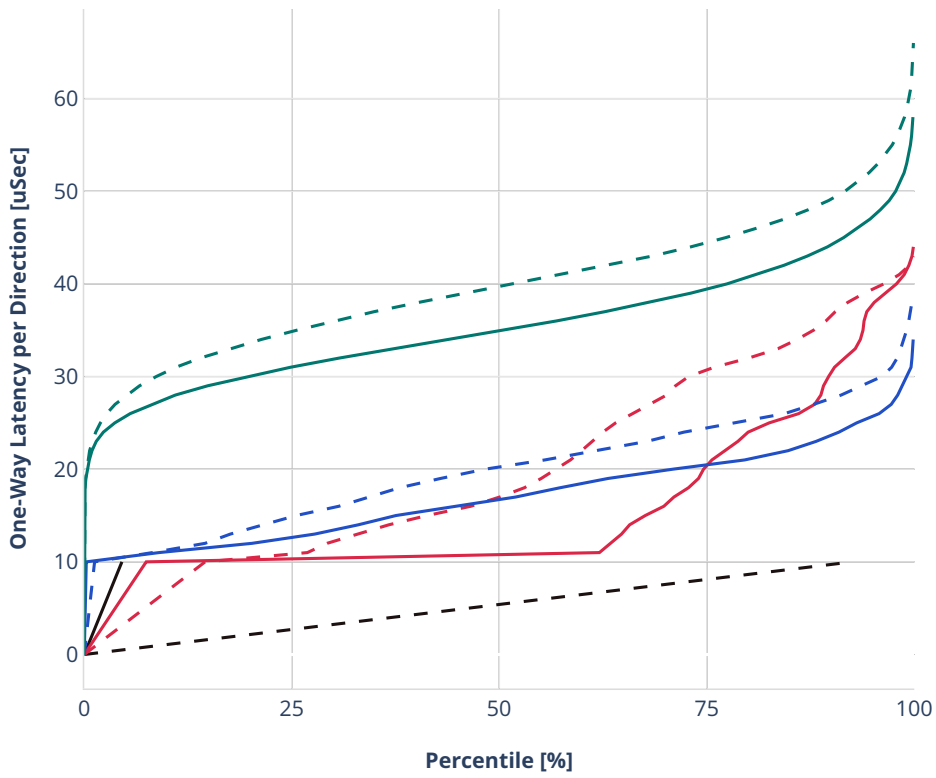

Latency: ethip4udp-nat44det-h1-p1-s1

- - No-load.
- - Low-load, 10% PDR.
- - Mid-load, 50% PDR.
- - High-load, 90% PDR.